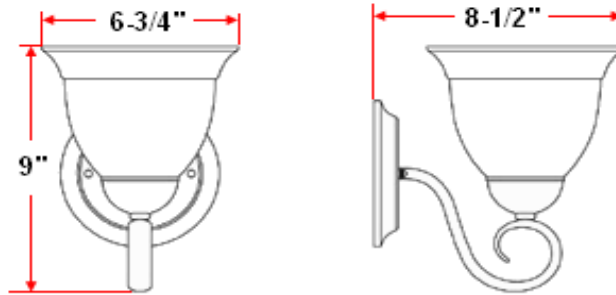

CAMERON 1 LT Wall Mount

Specifications

Material Construction:	Formed Steel
Lens:	Antique Glass
Lamp Type & Wattage:	One 60W, medium base incandescent lamp
Mounting:	Wall mounted; Suitable for up/down mounting
Finish:	Oil Rubbed Bronze (US10B)
Voltage:	120V
Weight:	2.2 lbs
Companion Fixtures:	Chandeliers, wall/vanity lights, ceiling mounts, pendants & island lights

Dimensions

Warranty & Compliances

Warranty	10 Year Limited Warranty
UL	UL/cUL; Suitable for damp locations
ADA	N/A
EnergyStar	N/A

Companion Fixtures

1 LT Wall Mount	512657	
2 LT Wall Mount	512640	
3 LT Vanity Light	512665	
4 LT Vanity Light	512673	
2 LT Semi Flush Mount	512608	
2 LT Ceiling Mount	512616	
3 LT Chandelier	512707	
6 LT Chandelier	512624	
10 LT Chandelier	512632	
Island Light	512699	
Pendant	512681	
Mini Pendant	512715	