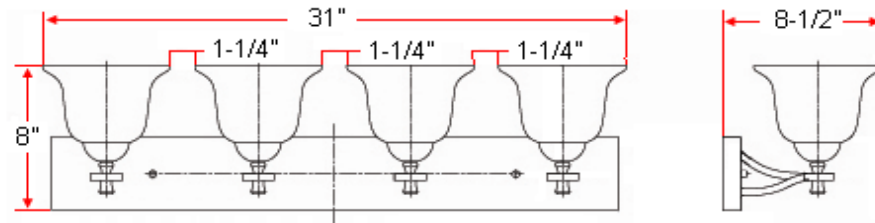

IRONWOOD SB 4 LT Vanity Light

Specifications

Material Construction:	Formed Steel
Lens:	Snow glass
Lamp Type & Wattage:	Four 60W, medium base incandescent lamps
Mounting:	Wall mounted; Suitable for up/down mounting
Finish:	Statuary Bronze
Voltage:	120V
Weight:	10.21 lbs
Companion Fixtures:	Chandeliers, wall/vanity lights, ceiling mounts, pendants

Dimensions

Warranty & Compliances

Warranty	10 Year Limited Warranty
UL	UL/cUL; Suitable for damp locations
ADA	N/A
EnergyStar	N/A

Companion Fixtures

4 LT Vanity Light	511782	
1 LT Wall Sconce	509232	
1 LT Wall Mount	509281	
2 LT Wall Mount	511774	
3 LT Vanity Light	509240	
2 LT Semi Flush Mount	509216	
2 LT Ceiling Mount	509224	
3 LT Chandelier	509190	
5 LT Chandelier	509182	
9 LT Chandelier	512871	
Mini Pendant	509208	