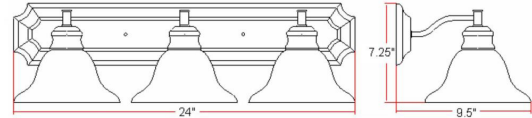

**Bristol 3-Light Vanity Light**  
Satin Nickel

**SPECIFICATIONS**

<b>MOUNTING:</b>	Wall Mount	<b>LED BRIGHTNESS (LUMENS):</b>	N/A
<b>SLOPED CEILING ADAPTABLE:</b>	No	<b>LED COLOR CORRELATED TEMPERATURE (CCT):</b>	N/A
<b>LAMP TYPE 1:</b>	3 lamps 60W Incandescent	<b>LED COLOR RENDERING INDEX (CRI):</b>	N/A
<b>BULB INCLUDED:</b>	No	<b>LED EFFICACY:</b>	N/A
<b>WATTS PER BULB:</b>	60W	<b>LED AVERAGE RATED LIFE:</b>	N/A
<b>TOTAL WATTAGE:</b>	180W	<b>ENERGY EFFICIENT:</b>	No
<b>DIMMABLE:</b>	Yes	<b>LIGHTING AMPS:</b>	N/A
<b>MATERIAL CONSTRUCTION:</b>	Steel	<b>VOLTAGE:</b>	120V
<b>ASSEMBLED DIMENSIONS:</b>	7.25" H x 24" L x 9.5" D		
<b>WEIGHT:</b>	9.20 lbs.		
<b>BACKPLATE DIMENSIONS:</b>	4.65" H x 24" W		
<b>CANOPY/PLATE DIMENSIONS:</b>	N/A		
<b>GLASS/SHADE DIMENSIONS:</b>	4.2" H x 7.5" L x 7.5" D		
<b>GLASS/SHADE MATERIAL:</b>	Glass		
<b>GLASS/SHADE TYPE:</b>	Alabaster		
<b>GLASS/SHADE COLOR:</b>	White		