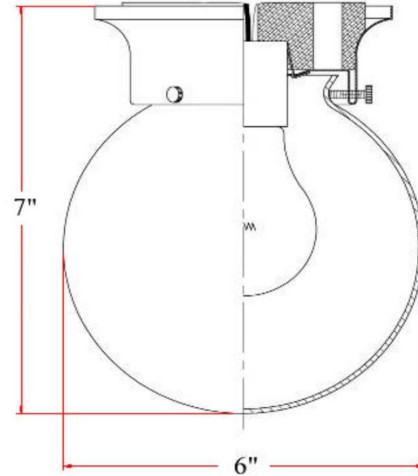

I-Light Ceiling Light
White

SPECIFICATIONS

MOUNTING:	Flush Mount	LED BRIGHTNESS (LUMENS):	N/A
SLOPED CEILING ADAPTABLE:	No	LED COLOR CORRELATED TEMPERATURE (CCT):	N/A
LAMP TYPE 1:	1 lamp 60W Incandescent A19	LED COLOR RENDERING INDEX (CRI):	N/A
BULB INCLUDED:	No	LED EFFICACY:	N/A
WATTS PER BULB:	60W	LED AVERAGE RATED LIFE:	N/A
TOTAL WATTAGE:	60W	ENERGY EFFICIENT:	No
DIMMABLE:	Yes	LIGHTING AMPS:	0.5
MATERIAL CONSTRUCTION:	Steel	VOLTAGE:	120V
ASSEMBLED DIMENSIONS:	7" H x 6" L x 6" D		
WEIGHT:	1.27 lbs.		
BACKPLATE DIMENSIONS:	N/A		
CANOPY/PLATE DIMENSIONS:	4.75" H x 1.44" D		
GLASS/SHADE DIMENSIONS:	6" H x 6" D		
GLASS/SHADE MATERIAL:	Glass		
GLASS/SHADE TYPE:	Opal		
GLASS/SHADE COLOR:	White		