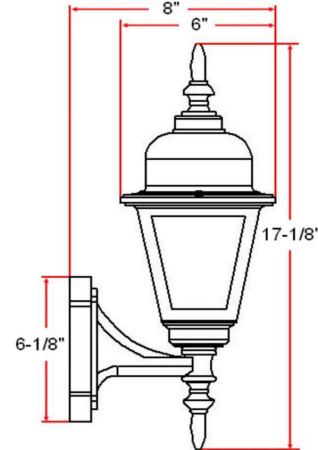

Maple Street I-Light Outdoor Wall Light
Black

SPECIFICATIONS

MOUNTING:	Wall Mount	LED BRIGHTNESS (LUMENS):	N/A
SLOPED CEILING ADAPTABLE:	No	LED COLOR CORRELATED TEMPERATURE (CCT):	N/A
LAMP TYPE 1:	1 lamp 100W Incandescent A19 Medium base bulb	LED COLOR RENDERING INDEX (CRI):	N/A
BULB INCLUDED:	No	LED EFFICACY:	N/A
WATTS PER BULB:	100W	LED AVERAGE RATED LIFE:	N/A
TOTAL WATTAGE:	100W	ENERGY EFFICIENT:	No
DIMMABLE:	Yes	LIGHTING AMPS:	N/A
MATERIAL CONSTRUCTION:	Steel	VOLTAGE:	120V
ASSEMBLED DIMENSIONS:	6" L x 17.1" H x 8" D		
WEIGHT:	2.90 lbs.		
BACKPLATE DIMENSIONS:	5.98" H x 5.83" W		
CANOPY CEILING DIMENSIONS:	N/A		
GLASS/SHADE DIMENSIONS:	N/A		
GLASS/SHADE MATERIAL:	Glass		
GLASS/SHADE TYPE:	Clear		
GLASS/SHADE COLOR:	Clear		