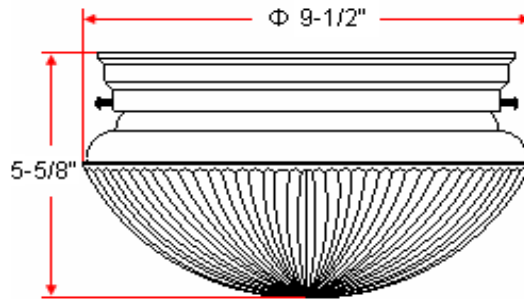

# MILLBRIDGE (Textured White) 2 LT Ceiling Mount (5<sup>5/8</sup>"x9<sup>1/2</sup>" )

## Specifications

<b>Material Construction:</b>	Formed Steel
<b>Lens:</b>	Frosted swirl glass
<b>Lamp Type &amp; Wattage:</b>	Two 60W, medium base incandescent lamps
<b>Mounting:</b>	Ceiling mounted
<b>Finish:</b>	Textured White
<b>Voltage:</b>	120V
<b>Weight:</b>	2.2 lbs
<b>Companion Fixtures:</b>	Chandelier, wall lights, ceiling mounts, pendant

## Dimensions