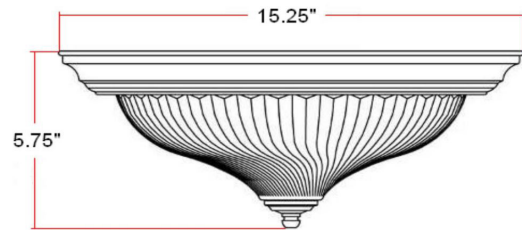

**3-Light Ceiling Light**  
Polished Brass

**SPECIFICATIONS**

<b>MOUNTING:</b>	Flush Mount	<b>LED BRIGHTNESS (LUMENS):</b>	N/A
<b>SLOPED CEILING ADAPTABLE:</b>	No	<b>LED COLOR CORRELATED TEMPERATURE (CCT):</b>	N/A
<b>LAMP TYPE 1:</b>	3 lamps 60W Incandescent	<b>LED COLOR RENDERING INDEX (CRI):</b>	N/A
<b>BULB INCLUDED:</b>	No	<b>LED EFFICACY:</b>	N/A
<b>WATTS PER BULB:</b>	60W	<b>LED AVERAGE RATED LIFE:</b>	N/A
<b>TOTAL WATTAGE:</b>	180W	<b>ENERGY EFFICIENT:</b>	No
<b>DIMMABLE:</b>	Yes	<b>LIGHTING AMPS:</b>	0.5
<b>MATERIAL CONSTRUCTION:</b>	Steel	<b>VOLTAGE:</b>	120V
<b>ASSEMBLED DIMENSIONS:</b>	5.75" H x 15.25" L x 15.25" D		
<b>WEIGHT:</b>	4.60 lbs.		
<b>BACKPLATE DIMENSIONS:</b>	N/A		
<b>CANOPY/PLATE DIMENSIONS:</b>	n/a" H x 15" D		
<b>GLASS/SHADE DIMENSIONS:</b>	3.86" H x 11.73" L x 11.732" D		
<b>GLASS/SHADE MATERIAL:</b>	Glass		
<b>GLASS/SHADE TYPE:</b>	Ribbed		
<b>GLASS/SHADE COLOR:</b>	Clear		