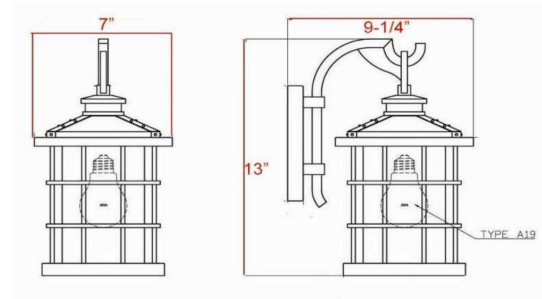

Townsend I-Light Outdoor Wall Light
Statuary Bronze

SPECIFICATIONS

MOUNTING:	Wall Mount	LED BRIGHTNESS (LUMENS):	N/A
SLOPED CEILING ADAPTABLE:	No	LED COLOR CORRELATED TEMPERATURE (CCT):	N/A
LAMP TYPE 1:	1 lamp 60W Incandescent A19 Medium base bulb	LED COLOR RENDERING INDEX (CRI):	N/A
BULB INCLUDED:	No	LED EFFICACY:	N/A
WATTS PER BULB:	60W	LED AVERAGE RATED LIFE:	N/A
TOTAL WATTAGE:	60W	ENERGY EFFICIENT:	No
DIMMABLE:	Yes	LIGHTING AMPS:	0.5
MATERIAL CONSTRUCTION:	Steel	VOLTAGE:	120V
ASSEMBLED DIMENSIONS:	7" L x 13" H x 9.25" D		
WEIGHT:	6.24 lbs.		

BACKPLATE DIMENSIONS:	4.57" H x 6.3" W
CANOPY CEILING DIMENSIONS:	N/A
GLASS/SHADE DIMENSIONS:	0.122" H x 7.2" L x 4.41" D
GLASS/SHADE MATERIAL:	Glass
GLASS/SHADE TYPE:	Clear
GLASS/SHADE COLOR:	Clear

WARRANTY:	10-Year limited warranty
UL/ETL CERTIFICATION:	UL
WET/DRY/DAMP LISTING:	Wet
ADA COMPLIANT:	No
ENERGY STAR CERTIFIED:	No