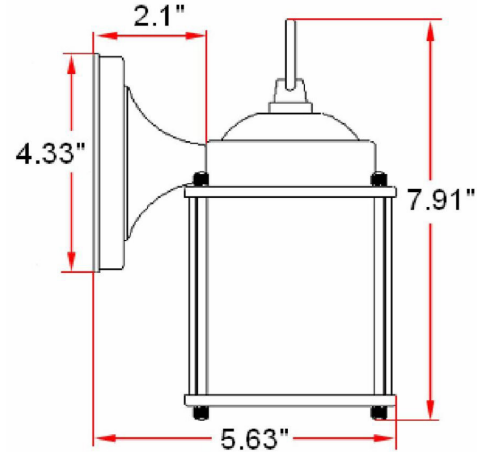

Coach I-Light Outdoor Wall Light

Oil Rubbed Bronze

SPECIFICATIONS

MOUNTING:	Wall Mount	LED BRIGHTNESS (LUMENS):	N/A
SLOPED CEILING ADAPTABLE:	No	LED COLOR CORRELATED TEMPERATURE (CCT):	N/A
LAMP TYPE 1:	Maximum 75W Medium Base Bulb	LED COLOR RENDERING INDEX (CRI):	N/A
BULB INCLUDED:	No	LED EFFICACY:	N/A
WATTS PER BULB:	75W	LED AVERAGE RATED LIFE:	N/A
TOTAL WATTAGE:	75W	ENERGY EFFICIENT:	No
DIMMABLE:	Yes	LIGHTING AMPS:	N/A
MATERIAL CONSTRUCTION:	Steel	VOLTAGE:	120V
ASSEMBLED DIMENSIONS:	4" L x 7.91" H x 5.63" D		
WEIGHT:	1.72 lbs.		
BACKPLATE DIMENSIONS:	4.59" H x 4.59" W		
CANOPY CEILING DIMENSIONS:	N/A		
GLASS/SHADE DIMENSIONS:	N/A		
GLASS/SHADE MATERIAL:	Glass		
GLASS/SHADE TYPE:	Clear		
GLASS/SHADE COLOR:	Clear		