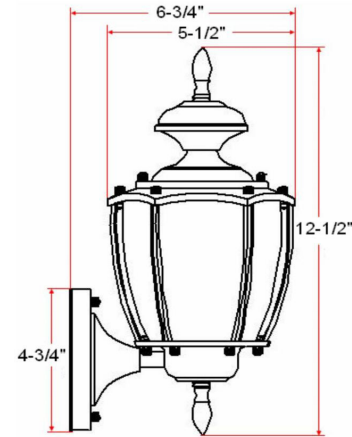

Jackson I-Light Outdoor Wall Light
Solid Brass

SPECIFICATIONS

MOUNTING:	Wall Mount	LED BRIGHTNESS (LUMENS):	N/A
SLOPED CEILING ADAPTABLE:	No	LED COLOR CORRELATED TEMPERATURE (CCT):	N/A
LAMP TYPE 1:	1 lamp 60W Incandescent A19 Medium base bulb	LED COLOR RENDERING INDEX (CRI):	N/A
BULB INCLUDED:	No	LED EFFICACY:	N/A
WATTS PER BULB:	60W	LED AVERAGE RATED LIFE:	N/A
TOTAL WATTAGE:	60W	ENERGY EFFICIENT:	No
DIMMABLE:	Yes	LIGHTING AMPS:	N/A
MATERIAL CONSTRUCTION:	Solid Brass	VOLTAGE:	120V
ASSEMBLED DIMENSIONS:	5.5" L x 12.5" H x 7.1" D		
WEIGHT:	2.57 lbs.		
BACKPLATE DIMENSIONS:	4.59" H x 4.59" W		
CANOPY CEILING DIMENSIONS:	N/A		
GLASS/SHADE DIMENSIONS:	N/A		
GLASS/SHADE MATERIAL:	Glass		
GLASS/SHADE TYPE:	Clear		
GLASS/SHADE COLOR:	Clear		