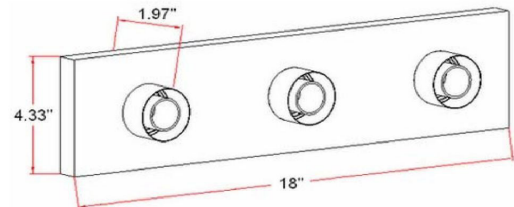

3-Light Vanity Light
Polished Chrome

SPECIFICATIONS

MOUNTING:	Wall Mount	LED BRIGHTNESS (LUMENS):	N/A
SLOPED CEILING ADAPTABLE:	No	LED COLOR CORRELATED TEMPERATURE (CCT):	N/A
LAMP TYPE 1:	3 lamps 60W Incandescent	LED COLOR RENDERING INDEX (CRI):	N/A
BULB INCLUDED:	No	LED EFFICACY:	N/A
WATTS PER BULB:	60W	LED AVERAGE RATED LIFE:	N/A
TOTAL WATTAGE:	180W	ENERGY EFFICIENT:	No
DIMMABLE:	Yes	LIGHTING AMPS:	N/A
MATERIAL CONSTRUCTION:	Steel	VOLTAGE:	120V
ASSEMBLED DIMENSIONS:	4.33" H x 18" L x 1.97" D		
WEIGHT:	2.25 lbs.		
BACKPLATE DIMENSIONS:	N/A		
CANOPY/PLATE DIMENSIONS:	N/A		
GLASS/SHADE DIMENSIONS:	N/A		
GLASS/SHADE MATERIAL:	N/A		
GLASS/SHADE TYPE:	N/A		
GLASS/SHADE COLOR:	N/A		