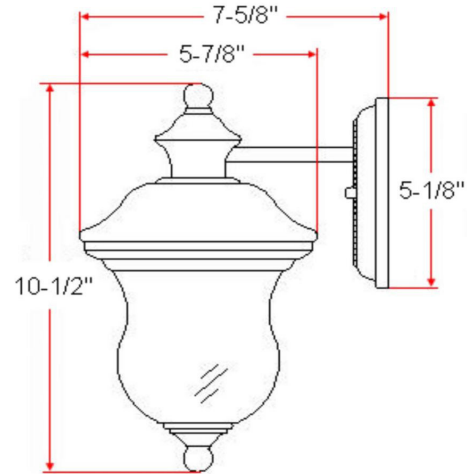

Highland I-Light Outdoor Wall Light Black

SPECIFICATIONS

MOUNTING:	Wall Mount	LED BRIGHTNESS (LUMENS):	N/A
SLOPED CEILING ADAPTABLE:	No	LED COLOR CORRELATED TEMPERATURE (CCT):	N/A
LAMP TYPE 1:	1 lamp 60W Incandescent A19 Medium base bulb	LED COLOR RENDERING INDEX (CRI):	N/A
BULB INCLUDED:	No	LED EFFICACY:	N/A
WATTS PER BULB:	60W	LED AVERAGE RATED LIFE:	N/A
TOTAL WATTAGE:	60W	ENERGY EFFICIENT:	No
DIMMABLE:	Yes	LIGHTING AMPS:	N/A
MATERIAL CONSTRUCTION:	Steel	VOLTAGE:	120V
ASSEMBLED DIMENSIONS:	5.63" L x 10.5" H x 7.63" D		
WEIGHT:	2.13 lbs.		
BACKPLATE DIMENSIONS:	4.33" H x 4.33" W		
CANOPY CEILING DIMENSIONS:	N/A		
GLASS/SHADE DIMENSIONS:	N/A		
GLASS/SHADE MATERIAL:	Glass		
GLASS/SHADE TYPE:	Seedy		
GLASS/SHADE COLOR:	Clear		