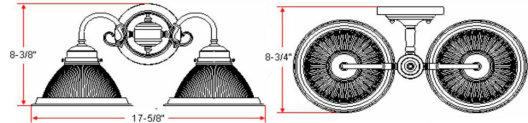

Millbridge 2-Light Wall Sconce
Polished Brass

SPECIFICATIONS

MOUNTING:	Wall Mount	LED BRIGHTNESS (LUMENS):	N/A
SLOPED CEILING ADAPTABLE:	No	LED COLOR CORRELATED TEMPERATURE (CCT):	N/A
LAMP TYPE 1:	2 lamps 60W Incandescent	LED COLOR RENDERING INDEX (CRI):	N/A
BULB INCLUDED:	No	LED EFFICACY:	N/A
WATTS PER BULB:	60W	LED AVERAGE RATED LIFE:	N/A
TOTAL WATTAGE:	120W	ENERGY EFFICIENT:	No
DIMMABLE:	Yes	LIGHTING AMPS:	N/A
MATERIAL CONSTRUCTION:	Steel	VOLTAGE:	120V
ASSEMBLED DIMENSIONS:	8.4" H x 17.6" L x 8.75" D		
WEIGHT:	4.27 lbs.		
BACKPLATE DIMENSIONS:	5.25" H x 5.25" W		
CANOPY/PLATE DIMENSIONS:	N/A		
GLASS/SHADE DIMENSIONS:	3.7" H x 6.5" L x 6.5" D		
GLASS/SHADE MATERIAL:	Glass		
GLASS/SHADE TYPE:	Ribbed		
GLASS/SHADE COLOR:	Clear		