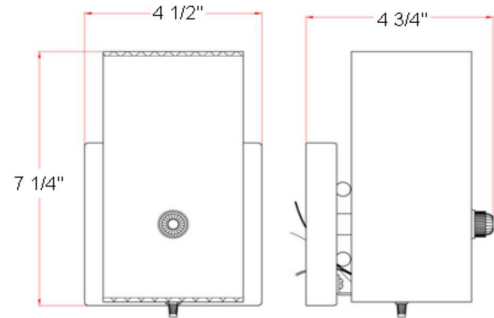

# One-Light Wall Light with Frosted White Glass White

## SPECIFICATIONS

<b>MOUNTING:</b>	Wall Mount	<b>LED BRIGHTNESS (LUMENS):</b>	N/A
<b>SLOPED CEILING ADAPTABLE:</b>	No	<b>LED COLOR CORRELATED TEMPERATURE (CCT):</b>	N/A
<b>LAMP TYPE 1:</b>	1 lamp 60W Incandescent A19	<b>LED COLOR RENDERING INDEX (CRI):</b>	N/A
<b>BULB INCLUDED:</b>	No	<b>LED EFFICACY:</b>	N/A
<b>WATTS PER BULB:</b>	60W	<b>LED AVERAGE RATED LIFE:</b>	N/A
<b>TOTAL WATTAGE:</b>	60W	<b>ENERGY EFFICIENT:</b>	No
<b>DIMMABLE:</b>	Yes	<b>LIGHTING AMPS:</b>	0.5
<b>MATERIAL CONSTRUCTION:</b>	Steel	<b>VOLTAGE:</b>	120V
<b>ASSEMBLED DIMENSIONS:</b>	7.25" H x 4.5" L x 4.75" D		
<b>WEIGHT:</b>	1.50 lbs.		
<b>BACKPLATE DIMENSIONS:</b>	4.53" H x 4.53" W		
<b>CANOPY/PLATE DIMENSIONS:</b>	N/A		
<b>GLASS/SHADE DIMENSIONS:</b>	6.97" H x 3.6" L x 3.03" D		
<b>GLASS/SHADE MATERIAL:</b>	Glass		
<b>GLASS/SHADE TYPE:</b>	Frosted		
<b>GLASS/SHADE COLOR:</b>	N/A		