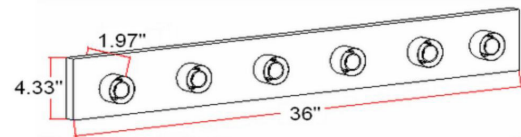

6-Light Vanity Light  
Polished Chrome

**SPECIFICATIONS**

MOUNTING:	Wall Mount	LED BRIGHTNESS (LUMENS):	N/A
SLOPED CEILING ADAPTABLE:	No	LED COLOR CORRELATED TEMPERATURE (CCT):	N/A
LAMP TYPE 1:	6 lamps 60W Incandescent	LED COLOR RENDERING INDEX (CRI):	N/A
BULB INCLUDED:	No	LED EFFICACY:	N/A
WATTS PER BULB:	60W	LED AVERAGE RATED LIFE:	N/A
TOTAL WATTAGE:	360W	ENERGY EFFICIENT:	No
DIMMABLE:	Yes	LIGHTING AMPS:	N/A
MATERIAL CONSTRUCTION:	Steel	VOLTAGE:	120V
ASSEMBLED DIMENSIONS:	4.33" H x 36" L x 1.97" D		
WEIGHT:	4.75 lbs.		
BACKPLATE DIMENSIONS:	N/A		
CANOPY/PLATE DIMENSIONS:	N/A		
GLASS/SHADE DIMENSIONS:	N/A		
GLASS/SHADE MATERIAL:	N/A		
GLASS/SHADE TYPE:	N/A		
GLASS/SHADE COLOR:	N/A		