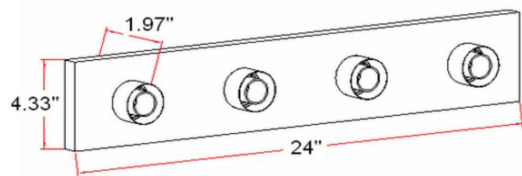

4-Light Vanity Light
Polished Brass

SPECIFICATIONS

| | | | |
|---------------------------|---------------------------|---|------|
| MOUNTING: | Wall Mount | LED BRIGHTNESS (LUMENS): | N/A |
| SLOPED CEILING ADAPTABLE: | No | LED COLOR CORRELATED TEMPERATURE (CCT): | N/A |
| LAMP TYPE 1: | 4 lamps 60W Incandescent | LED COLOR RENDERING INDEX (CRI): | N/A |
| BULB INCLUDED: | No | LED EFFICACY: | N/A |
| WATTS PER BULB: | 60W | LED AVERAGE RATED LIFE: | N/A |
| TOTAL WATTAGE: | 240W | ENERGY EFFICIENT: | No |
| DIMMABLE: | Yes | LIGHTING AMPS: | N/A |
| MATERIAL CONSTRUCTION: | Steel | VOLTAGE: | 120V |
| ASSEMBLED DIMENSIONS: | 4.33" H x 24" L x 1.97" D | | |
| WEIGHT: | 2.95 lbs. | | |
| BACKPLATE DIMENSIONS: | N/A | | |
| CANOPY/PLATE DIMENSIONS: | N/A | | |
| GLASS/SHADE DIMENSIONS: | N/A | | |
| GLASS/SHADE MATERIAL: | N/A | | |
| GLASS/SHADE TYPE: | N/A | | |
| GLASS/SHADE COLOR: | N/A | | |