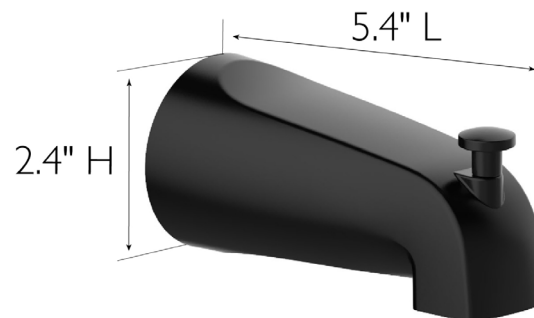

Slip-on Tub Diverter Spout with Pull-up
Matte Black

SPECIFICATIONS

MATERIAL:	Steel
DIMENSIONS:	2.4" H x 5.4" L
SPOUT REACH	5.4"
WEIGHT:	.68 lbs.
PVD FINISH:	No
TUB SPOUT DIVERTER INCLUDED:	Yes

WARRANTY: 5-Year limited warranty
 WARRANTY: Lifetime finish warranty
 CUPC CERTIFICATION cUPC