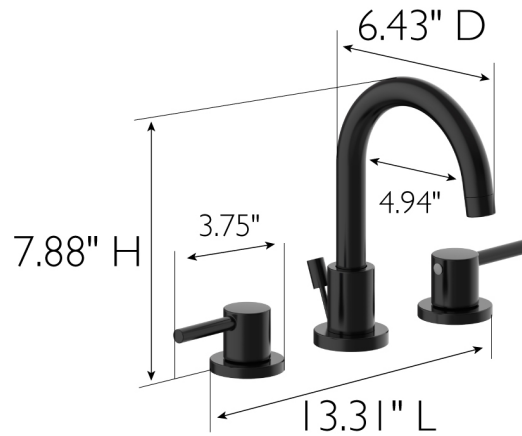

Eastport II Widespread Bathroom Faucet
Matte Black

SPECIFICATIONS

MATERIAL:	Zinc/Brass/Plastic	FLOW RATE:	1.2 GPM
HANDLE MATERIAL:	Zinc	LOW FLOW:	Yes
SPOUT MATERIAL:	Brass	HANDLES - CONFIGURATION:	Double Handle
CARTRIDGE MATERIAL:	Ceramic	HANDLE REACH:	3.75"
WATERWAY MATERIAL:	Hybrid	DIMENSIONS:	13.31" L x 6.43" D x 7.88" H
DRAIN MATERIAL:	Brass	WEIGHT:	3.74 lbs.
FAUCET TYPE:	Lav Widespread	PVD FINISH:	No
MOUNTING TYPE:	Top Mount		
MOUNTING HOLES:	3		
MAX DECK THICKNESS:	1.62"		
DECK PLATE - INCLUDED:	No		
SPOUT REACH:	4.94"		
SPOUT HEIGHT:	7.88"		