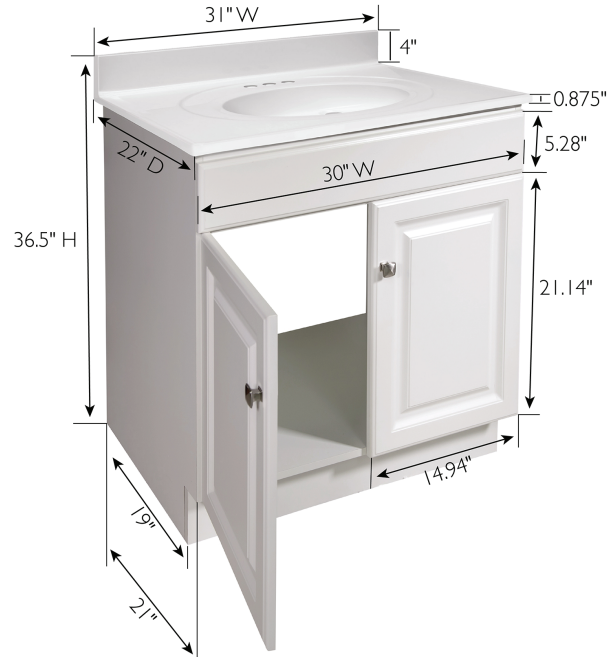

White Wyndham 2-Door Vanity with Cultured Marble 4 in. Centerset Solid White Top, Unassembled, 31 x 22

SPECIFICATIONS

MATERIAL CONSTRUCTION: Wood/Cultured Marble
ASSEMBLY REQUIRED: Yes
ASSEMBLED DIMENSIONS: 36.5" H x 31" L x 22" D
ASSEMBLED WEIGHT: 93.78 lbs.
TOOLS NEEDED FOR INSTALLATION: Wrench

CONSTRUCTION TYPE: Frameless
HINGE STYLE: Concealed
DOOR STYLE: 2 MDF Slab Doors
DRAWER STYLE: N/A
GLIDE STYLE: N/A
FAKE DWR STYLE: N/A
DWR #1 DIMENSIONS: N/A
DWR CONSTRUCTION: N/A
SHELF STYLE: N/A
SHELF ADJUSTABILITY INCREMENTS: N/A
SHELF MAX WEIGHT CAPACITY: N/A
SHELF DIMENSIONS: N/A
SHELF THICKNESS: N/A
SHELF MATERIAL: N/A
FRAME STYLE: N/A
FACE FRAME MATERIAL: N/A
SIDES MATERIAL: Particle Board
BOTTOM MATERIAL: Particle Board

TOE KICK INSET WIDTH: 4.5"
BACK PANEL MATERIAL: N/A
BACK BRACE MATERIAL: Particle Board
FAUCET TYPE: Lav Centerset
NUMBER OF MOUNTING HOLES: 3
BOWL MATERIAL: Cultured Marble
BACK SPLASH INCLUDED: Yes
COLOR: Solid White
NUMBER OF BOWLS: 1
BOWL DIMENSIONS: 5.63" H x 11.69" W x 17.13" D
BOWL SHAPE: Oval
SINK THICKNESS: N/A
MOUNTING TYPE: Integrated
OVERFLOW HOLE: Yes
WARRANTY: 1-Year limited warranty
CARB COMPLIANT: CARB Phase 2
LEGAL FOR SALE IN CALIFORNIA: Yes
TSCA TITLE IV COMPLIANT: Yes