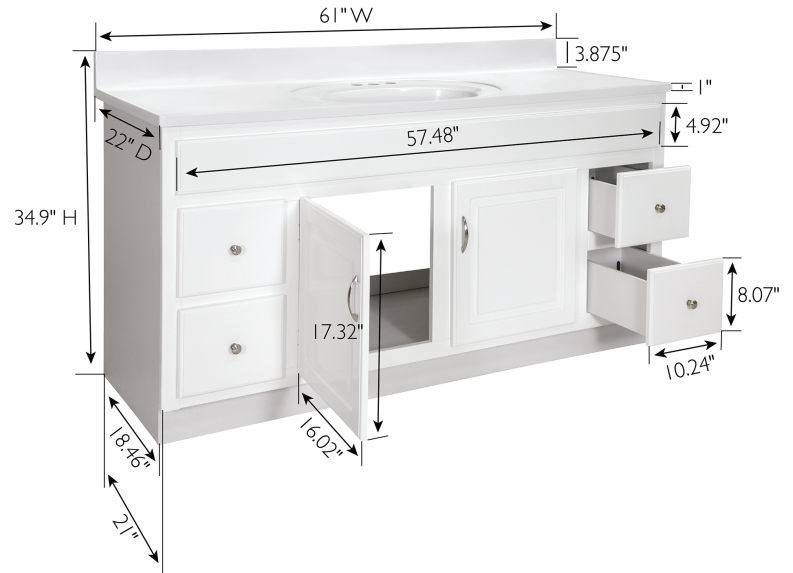

White Concord 2-Door 4-Drawer Vanity with Cultured Marble 4 in. Centerset Solid White Top, Unassembled, 61x22

SPECIFICATIONS

MATERIAL CONSTRUCTION:	Wood/Cultured Marble
ASSEMBLY REQUIRED:	Yes
ASSEMBLED DIMENSIONS:	34.9" H x 61" L x 22" D
ASSEMBLED WEIGHT:	145.87 lbs.
TOOLS NEEDED FOR INSTALLATION:	Wrench
CONSTRUCTION TYPE:	Face Frame
HINGE STYLE:	Concealed
DOOR STYLE:	2 MDF Slab Doors
DRAWER STYLE:	4 MDF Drawers
GLIDE STYLE:	STD Easy Glide
FAKE DWR STYLE:	N/A
DWR #1 DIMENSIONS:	5.70865" H x 14.25194" D
DWR CONSTRUCTION:	Standard
SHELF STYLE:	N/A
SHELF ADJUSTABILITY INCREMENTS:	N/A
SHELF MAX WEIGHT CAPACITY:	N/A
SHELF DIMENSIONS:	N/A
SHELF THICKNESS:	N/A
SHELF MATERIAL:	N/A
FRAME STYLE:	N/A
FACE FRAME MATERIAL:	Pine
SIDES MATERIAL:	plywood
BOTTOM MATERIAL:	plywood

TOE KICK INSET WIDTH:	4
BACK PANEL MATERIAL:	N/A
BACK BRACE MATERIAL:	plywood
FAUCET TYPE:	Lav Centerset
NUMBER OF MOUNTING HOLES:	3
BOWL MATERIAL:	Cultured Marble
BACK SPLASH INCLUDED:	Yes
COLOR:	Solid White
NUMBER OF BOWLS:	1
BOWL DIMENSIONS:	5.63" H x 11.63" W x 16.85" D
BOWL SHAPE:	Oval
SINK THICKNESS:	N/A
MOUNTING TYPE:	Integrated
OVERFLOW HOLE:	Yes
WARRANTY:	1-Year limited warranty
CARB COMPLIANT:	CARB Phase 2
LEGAL FOR SALE IN CALIFORNIA:	Yes
TSCA TITLE IV COMPLIANT:	Yes