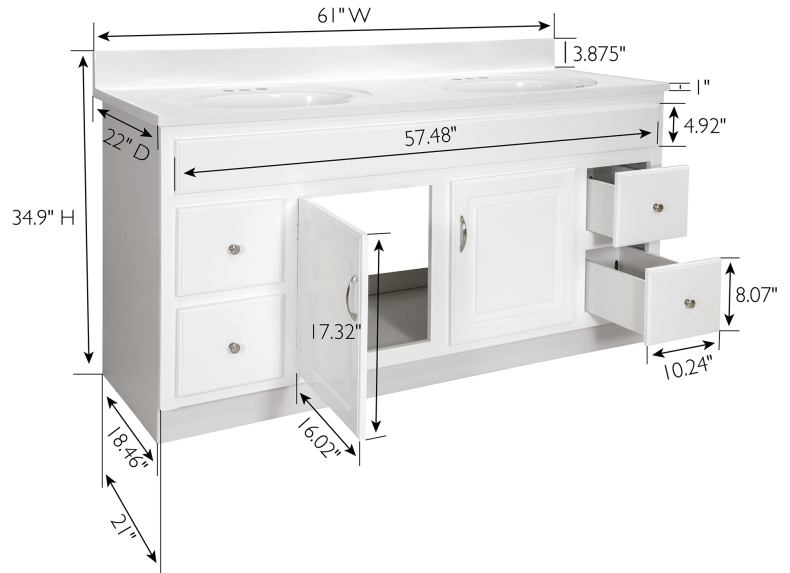

White Concord 2-Door 4-Drawer Vanity with Cultured Marble 4 in. Centerset Solid White Top, Unassembled, 61x22

SPECIFICATIONS

MATERIAL CONSTRUCTION:	Wood/Cultured Marble
ASSEMBLY REQUIRED:	Yes
ASSEMBLED DIMENSIONS:	34.9" H x 61" L x 22" D
ASSEMBLED WEIGHT:	145.87 lbs.
TOOLS NEEDED FOR INSTALLATION:	Wrench
CONSTRUCTION TYPE:	Face Frame
HINGE STYLE:	Concealed
DOOR STYLE:	2 MDF Slab Doors
DRAWER STYLE:	4 MDF Drawers
GLIDE STYLE:	STD Easy Glide
FAKE DWR STYLE:	N/A
DWR #1 DIMENSIONS:	5.70865" H x 14.25194" D
DWR CONSTRUCTION:	Standard
SHELF STYLE:	N/A
SHELF ADJUSTABILITY INCREMENTS:	N/A
SHELF MAX WEIGHT CAPACITY:	N/A
SHELF DIMENSIONS:	N/A
SHELF THICKNESS:	N/A
SHELF MATERIAL:	N/A
FRAME STYLE:	N/A
FACE FRAME MATERIAL:	Pine
SIDES MATERIAL:	plywood
BOTTOM MATERIAL:	plywood

TOE KICK INSET WIDTH:	4
BACK PANEL MATERIAL:	N/A
BACK BRACE MATERIAL:	plywood
FAUCET TYPE:	Lav Centerset
NUMBER OF MOUNTING HOLES:	3
BOWL MATERIAL:	Cultured Marble
BACK SPLASH INCLUDED:	Yes
COLOR:	Solid White
NUMBER OF BOWLS:	2
BOWL DIMENSIONS:	5.63" H x 11.63" W x 16.85" D
BOWL SHAPE:	Oval
SINK THICKNESS:	N/A
MOUNTING TYPE:	Integrated
OVERFLOW HOLE:	Yes
WARRANTY:	1-Year limited warranty
CARB COMPLIANT:	CARB Phase 2
LEGAL FOR SALE IN CALIFORNIA:	Yes
TSCA TITLE IV COMPLIANT:	Yes