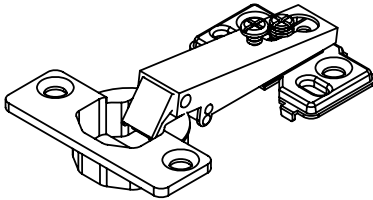

# HARDWARE LIST:

a. WOOD DOWEL 16PCS

b. CAM LOCK SCREW 16PCS

c. CAM LOCK 16PCS

d. 1" L WOOD SCREW 6PCS

e. 1-1/2" L WOOD SCREW 19PCS

f. 5/8" L FLAT HEAD SCREW 24PCS

g. 1/2" L WOOD SCREW 12PCS