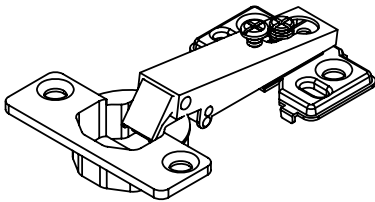

585414

ASSEMBLY INSTRUCTIONS

PARTS LIST:

LEFT SIDE PANEL 1PC

RIGHT SIDE PANEL 1PC

BACK CROSS BRACE 1PC

TOE KICK PANEL 1PC

BOTTOM PANEL 1PC

d. 1" L WOOD SCREW 6PCS

e. 1-1/2" L WOOD
SCREW 19PCS

f. 5/8" L FLAT HEAD
SCREW 24PCS

g. 1/2" L WOOD
SCREW 12PCS

h. HINGE 4PCS

i. LEFT SIDE DRAWER
GLIDE 2PCS

j. RIGHT SIDE DRAWER
GLIDE 2PCS

l. KNOB 4PCS