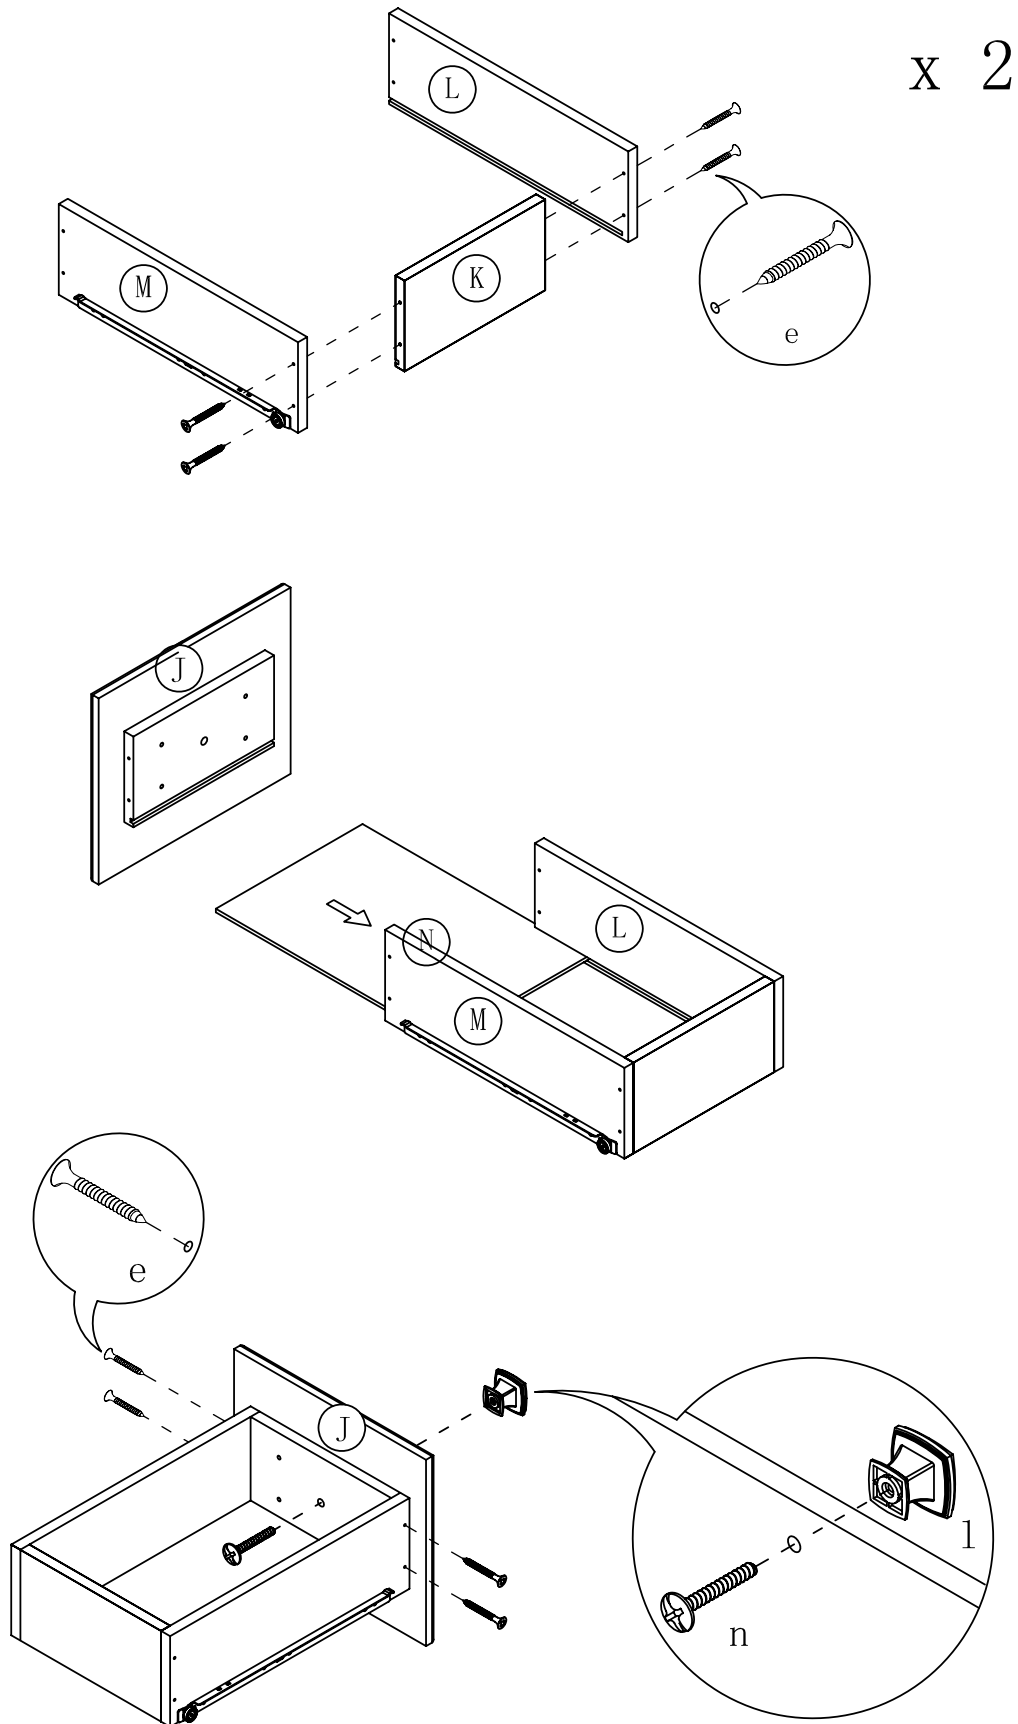

585380

ASSEMBLY INSTRUCTIONS

PARTS LIST:

LEFT SIDE PANEL 1PC

RIGHT SIDE PANEL 1PC

BACK CROSS BRACE 1PC

TOE KICK PANEL 1PC

BOTTOM PANEL 1PC

n. KNOB BOLT 4PCS

o. WRENCH 1PC

p. GLUE 1PC

FOLLOW STEPS 1~10 TO INSTALL THE DOORS
ON THE LEFT SIDE AND THE DRAWERS ON THE
RIGHT SIDE

FOLLOW STEPS 11~20 TO INSTALL THE DOORS
ON THE RIGHT SIDE AND THE DRAWERS ON THE
LEFT SIDE

STEP 9

x 2

STEP 10

STEP 11

STEP 12

STEP 13

STEP 14

STEP 15

STEP 16

STEP 17

STEP 18

STEP 19

STEP 20