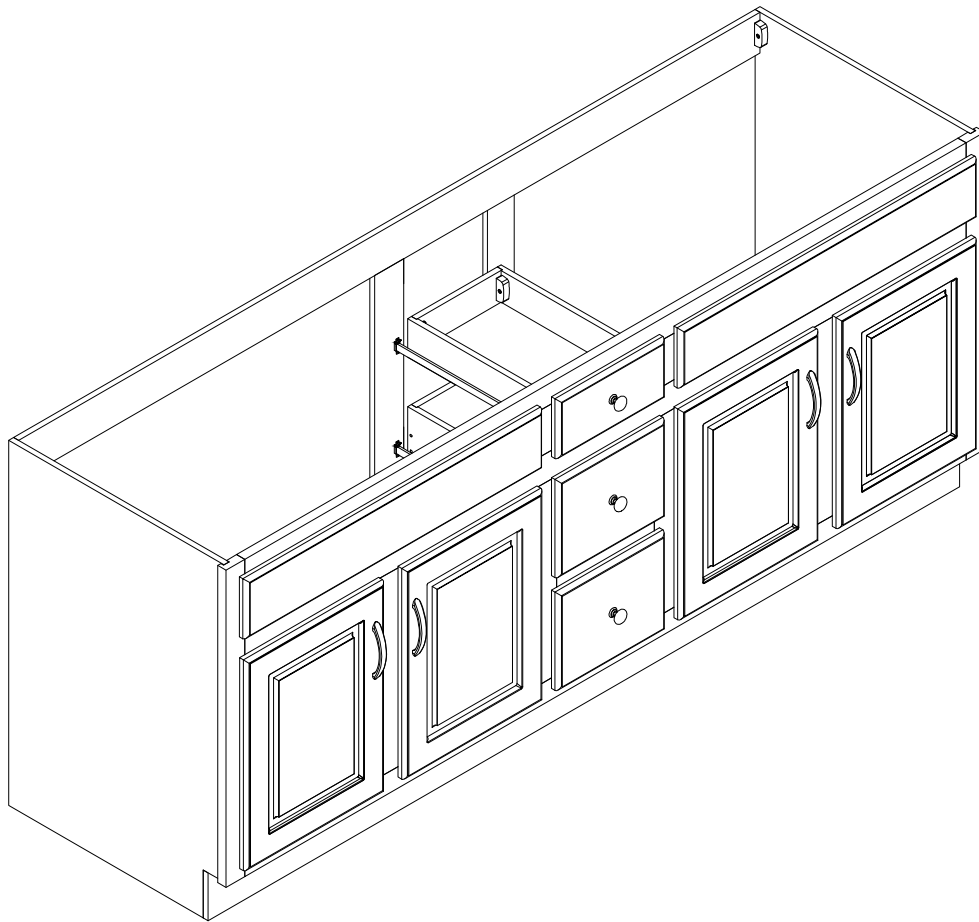

www.todaysdesignhouse.com

587048

ASSEMBLY INSTRUCTIONS

DHI Corp. • 5205 W. Donges Bay Rd. • Mequon, WI 53092 • 800.558.8700

PARTS LIST:

LEFT SIDE PANEL 1PCS

RIGHT SIDE PANEL 1PCS

BACK UP CROSS BRACE 1PCS

BACK DOWN CROSS BRACE 1PCS

BACK PARTITION PANEL 2PCS

BOTTOM PANEL 1PCS

FRONT FRAME 1PCS

TOE KICK PANEL 1PCS

SMALL DRAWER FRONT PANEL 1PC

SMALL DRAWER BACK PANEL 1PC

SMALL DRAWER LEFT SIDE PANEL 1PC

SMALL DRAWER RIGHT SIDE PANEL 1PC

DRAWER BOTTOM PANEL 3PCS

BIG DRAWER FRONT PANEL 2PC

BIG DRAWER BACK PANEL 2PC

BIG DRAWER LEFT SIDE PANEL 2PCS

BIG DRAWER RIGHT SIDE PANEL 2PCS

HARDWARE LIST:

a. WOOD DOWEL 16PCS