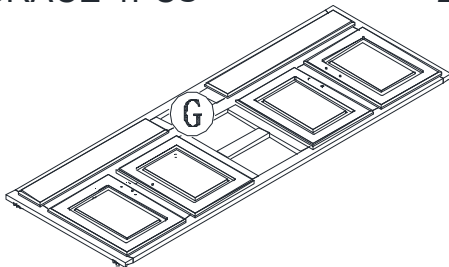

www.todaysdesignhouse.com

587048

ASSEMBLY INSTRUCTIONS

DHI Corp. • 5205 W. Donges Bay Rd. • Mequon, WI 53092 • 800.558.8700

PARTS LIST:

LEFT SIDE PANEL 1PCS

RIGHT SIDE PANEL 1PCS

BACK UP CROSS BRACE 1PCS

BACK DOWN CROSS BRACE 1PCS

BACK PARTITION PANEL 2PCS

BOTTOM PANEL 1PCS

FRONT FRAME 1PCS

TOE KICK PANEL 1PCS

SMALL DRAWER FRONT PANEL 1PC

SMALL DRAWER BACK PANEL 1PC

SMALL DRAWER LEFT SIDE PANEL 1PC

SMALL DRAWER RIGHT SIDE PANEL 1PC

DRAWER BOTTOM PANEL 3PCS

BIG DRAWER FRONT PANEL 2PC

BIG DRAWER BACK PANEL 2PC

BIG DRAWER LEFT SIDE PANEL 2PCS

BIG DRAWER RIGHT SIDE PANEL 2PCS

HARDWARE LIST:

a. WOOD DOWEL 16PCS