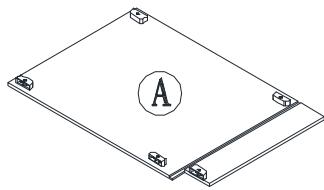

www.todaysdesignhouse.com

587048

ASSEMBLY INSTRUCTIONS

DHI Corp. • 5205 W. Donges Bay Rd. • Mequon, WI 53092 • 800.558.8700

PARTS LIST:

LEFT SIDE PANEL 1PCS

RIGHT SIDE PANEL 1PCS

BACK UP CROSS BRACE 1PCS

BACK DOWN CROSS BRACE 1PCS

BACK PARTITION PANEL 2PCS

BOTTOM PANEL 1PCS

FRONT FRAME 1PCS

TOE KICK PANEL 1PCS

SMALL DRAWER FRONT PANEL 1PC

SMALL DRAWER BACK PANEL 1PC

SMALL DRAWER LEFT SIDE PANEL 1PC

SMALL DRAWER RIGHT SIDE PANEL 1PC

DRAWER BOTTOM PANEL 3PCS

BIG DRAWER FRONT PANEL 2PC

BIG DRAWER BACK PANEL 2PC

BIG DRAWER LEFT SIDE PANEL 2PCS

BIG DRAWER RIGHT SIDE PANEL 2PCS

HARDWARE LIST:

a. WOOD DOWEL 16PCS