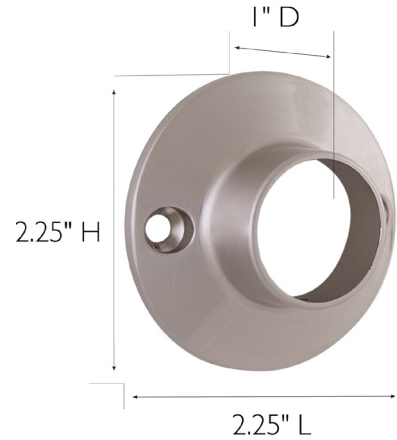

1" Mounting Rod Bracket for Closet or Shower, 10-Pack  
Satin Nickel

**SPECIFICATIONS**

<b>MATERIAL CONSTRUCTION:</b>	Zinc
<b>MOUNTING HARDWARE INCLUDED:</b>	Yes
<b>TOOLS NEEDED FOR INSTALLATION:</b>	Screwdriver
<b>ASSEMBLED DIMENSIONS:</b>	2.25" H x 2.25" L x 1" D
<b>ASSEMBLED WEIGHT:</b>	1.65 lbs.
<b>PROJECTION:</b>	1"