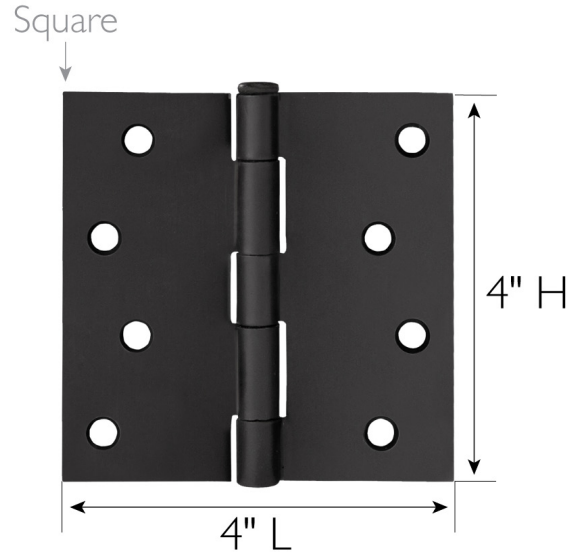

8-Hole 4" x 4", Square Door Hinge 10-Pack  
Matte Black

**SPECIFICATIONS**

MATERIAL CONSTRUCTION:	Steel
MOUNTING HARDWARE INCLUDED:	Yes
TOOLS NEEDED FOR INSTALLATION:	Screwdriver
ASSEMBLED DIMENSIONS:	4" H x 4" L x 0.09" D
ASSEMBLED WEIGHT:	5.18 lbs.
CROSS BORE:	N/A
CORNER RADIUS:	Square
PROJECTION:	N/A
HINGE TYPE:	Butt Hinge
NUMBER OF HOOKS:	N/A