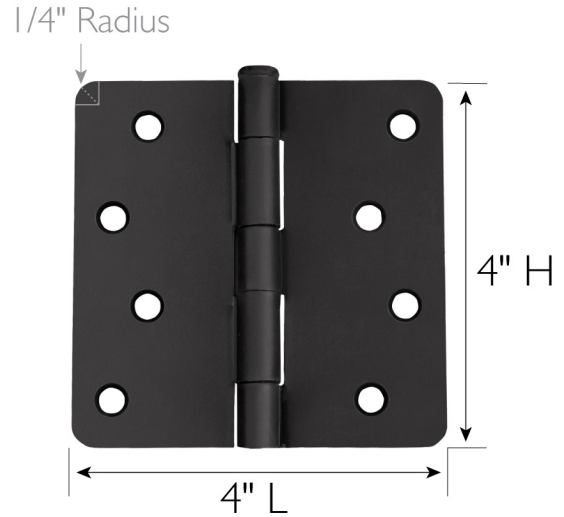

8-Hole 4" x 4", 1/4" Radius Door Hinge 10-Pack
Matte Black

SPECIFICATIONS

| | |
|--------------------------------|-----------------------|
| MATERIAL CONSTRUCTION: | Steel |
| MOUNTING HARDWARE INCLUDED: | Yes |
| TOOLS NEEDED FOR INSTALLATION: | Screwdriver |
| ASSEMBLED DIMENSIONS: | 4" H x 4" L x 0.09" D |
| ASSEMBLED WEIGHT: | 5.18 lbs. |
| CROSS BORE: | N/A |
| CORNER RADIUS: | 0.25" |
| PROJECTION: | N/A |
| HINGE TYPE: | Butt Hinge |
| NUMBER OF HOOKS: | N/A |