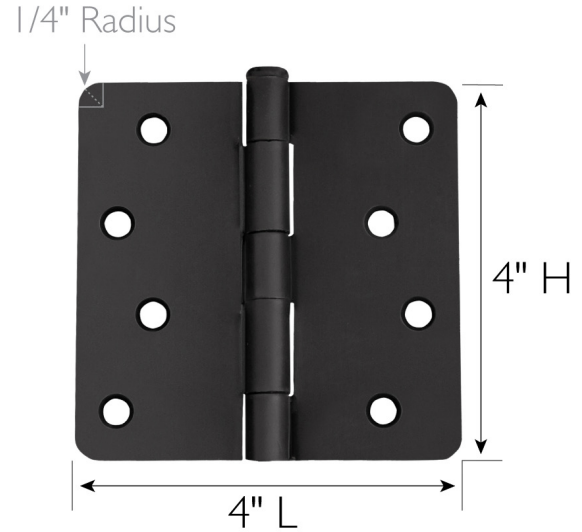

8-Hole 4" x 4", 1/4" Radius Door Hinge 3-Pack
Matte Black

SPECIFICATIONS

MATERIAL CONSTRUCTION:	Steel
MOUNTING HARDWARE INCLUDED:	Yes
TOOLS NEEDED FOR INSTALLATION:	Screwdriver
ASSEMBLED DIMENSIONS:	4" H x 4" L x 0.09" D
ASSEMBLED WEIGHT:	1.54 lbs.
CROSS BORE:	N/A
CORNER RADIUS:	0.25"
PROJECTION:	N/A
HINGE TYPE:	Butt Hinge
NUMBER OF HOOKS:	N/A