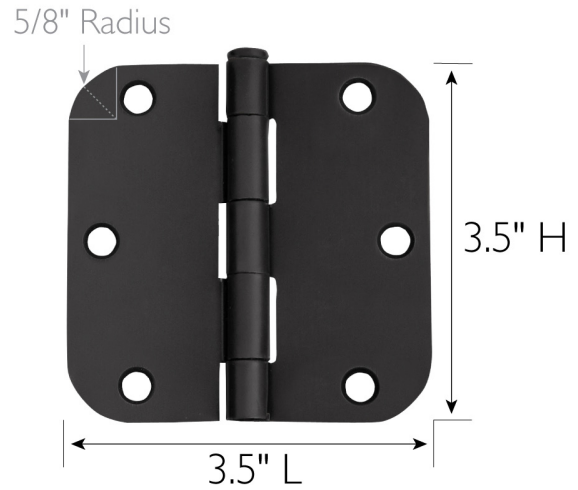

6-Hole 3.5" x 3.5", 5/8" Radius Door Hinge 10-Pack  
Matte Black

**SPECIFICATIONS**

MATERIAL CONSTRUCTION:	Steel
MOUNTING HARDWARE INCLUDED:	Yes
TOOLS NEEDED FOR INSTALLATION:	Screwdriver
ASSEMBLED DIMENSIONS:	3.5" H x 3.5" L x 0.09" D
ASSEMBLED WEIGHT:	3.97 lbs.
CROSS BORE:	N/A
CORNER RADIUS:	0.625"
PROJECTION:	N/A
HINGE TYPE:	Butt Hinge
NUMBER OF HOOKS:	N/A