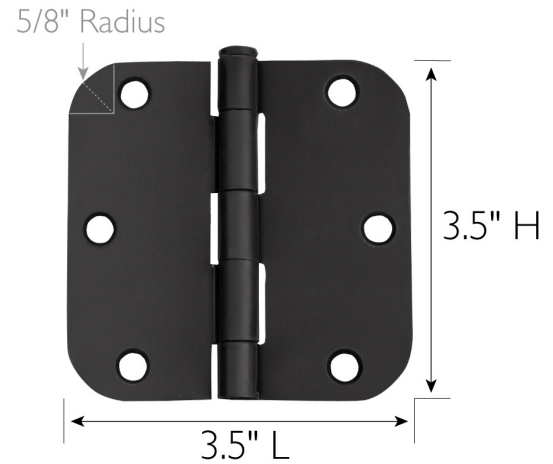

6-Hole 3.5" x 3.5", 5/8" Radius Door Hinge 3-Pack
Matte Black

SPECIFICATIONS

MATERIAL CONSTRUCTION:	Steel
MOUNTING HARDWARE INCLUDED:	Yes
TOOLS NEEDED FOR INSTALLATION:	Screwdriver
ASSEMBLED DIMENSIONS:	3.5" H x 3.5" L x 0.09" D
ASSEMBLED WEIGHT:	1.17 lbs.
CROSS BORE:	N/A
CORNER RADIUS:	0.625"
PROJECTION:	N/A
HINGE TYPE:	Butt Hinge
NUMBER OF HOOKS:	N/A