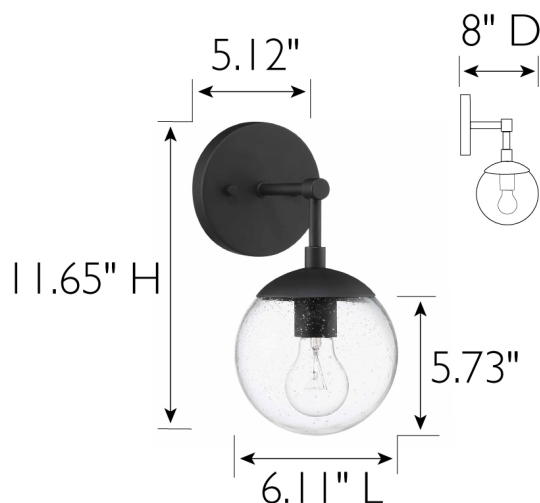

Gracelyn I-Light Dimmable Wall Light Matte Black

SPECIFICATIONS

MOUNTING:	Wall Mount	LED BRIGHTNESS (LUMENS):	N/A
SLOPED CEILING ADAPTABLE:	No	LED COLOR CORRELATED TEMPERATURE (CCT):	N/A
LAMP TYPE:	Maximum 60W Medium Base Bulb	LED COLOR RENDERING INDEX (CRI):	N/A
BULB INCLUDED:	No	LED EFFICACY:	N/A
WATTS PER BULB:	60W	LED AVERAGE RATED LIFE:	N/A
TOTAL WATTAGE:	60W	ENERGY EFFICIENT:	No
DIMMABLE:	Yes	LIGHTING AMPS:	N/A
MATERIAL CONSTRUCTION:	Steel/Glass	VOLTAGE:	120V
ASSEMBLED DIMENSIONS:	11.65" H x 6.11" L x 8" D		
WEIGHT:	N/A		
BACKPLATE DIMENSIONS:	5.12" H x 5.12" W x 1.02" D		
CANOPY/PLATE DIMENSIONS:	N/A		
GLASS/SHADE DIMENSIONS:	5.73" H x 6.11" L x 6.11" D		
GLASS/SHADE MATERIAL:	Glass		
GLASS/SHADE TYPE:	Seedy		
GLASS/SHADE COLOR:	Clear		