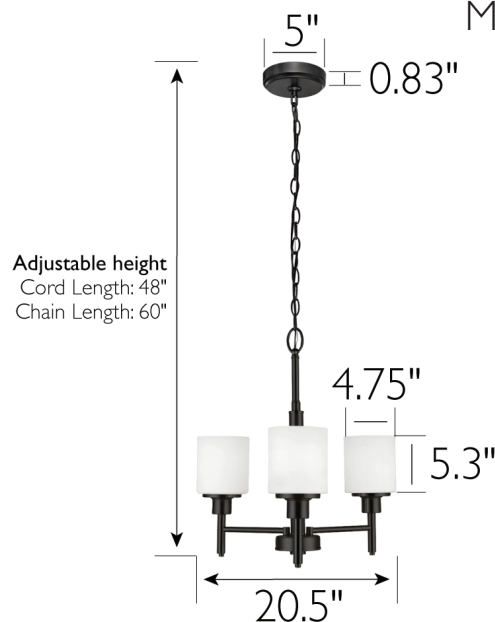

Aubrey 3-Light Chandelier

Matte Black

SPECIFICATIONS

MOUNTING:	Chandelier	LED BRIGHTNESS (LUMENS):	N/A
SLOPED CEILING ADAPTABLE:	No	LED COLOR CORRELATED TEMPERATURE (CCT):	N/A
LAMP TYPE 1:	Maximum 60W Medium Base Bulb	LED COLOR RENDERING INDEX (CRI):	N/A
BULB INCLUDED:	No	LED EFFICACY:	N/A
WATTS PER BULB:	60W	LED AVERAGE RATED LIFE:	N/A
TOTAL WATTAGE:	180W	ENERGY EFFICIENT:	No
DIMMABLE:	Yes	LIGHTING AMPS:	1.5
MATERIAL CONSTRUCTION:	Steel	VOLTAGE:	120V
ASSEMBLED DIMENSIONS:	20.88" H x 20.5" L x 20.5" D		
WEIGHT:	8.79 lbs.		
BACKPLATE DIMENSIONS:	N/A		
CANOPY/PLATE DIMENSIONS:	0.83" H x 5" W x 5" D		
GLASS/SHADE DIMENSIONS:	5.3" H x 4.75" L x 4.75" D		
GLASS/SHADE MATERIAL:	Glass		
GLASS/SHADE TYPE:	Frosted		
GLASS/SHADE COLOR:	White		