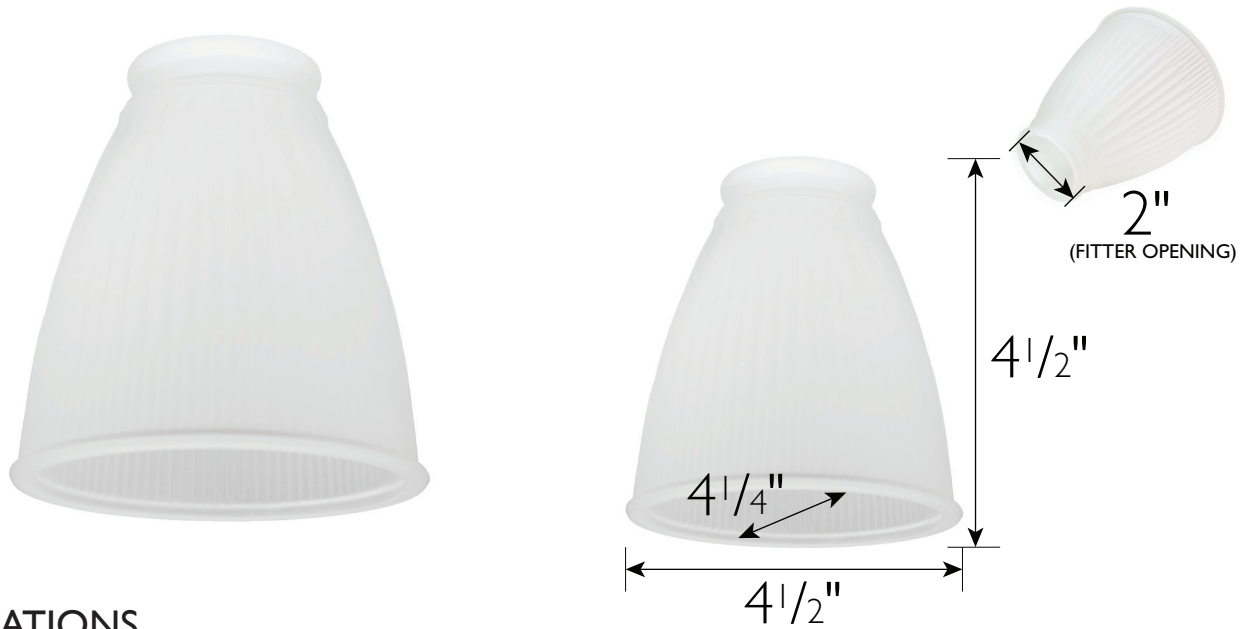

# Millbridge Ceiling Fan Ribbed Glass Globe Replacement Glass

## SPECIFICATIONS

BULB INCLUDED:	Yes
GLASS/SHADE MATERIAL:	Glass
GLASS/SHADE TYPE:	Frosted
GLASS/SHADE COLOR:	White
GLASS/SHADE MOUNTING:	Thumb Screw
GLASS/SHADE FITTER SIZE:	2 in.
ASSEMBLED HEIGHT:	4.5 in.
ASSEMBLED LENGTH:	4.5 in.
ASSEMBLED WIDTH:	4.25 in.
ASSEMBLED WEIGHT:	.91 lb