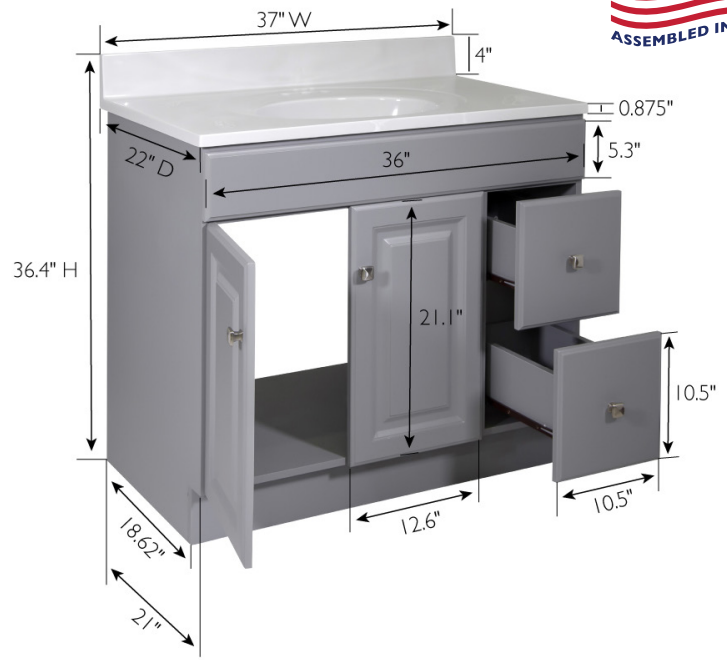

Wyndham 2-Door, 2-Drawer Vanity with Cultured Marble 4 in. Centerset  
White on White Top, Assembled, 37x22, Gray Base

## SPECIFICATIONS

<b>MATERIAL CONSTRUCTION:</b>	Wood/Cultured Marble
<b>ASSEMBLY REQUIRED:</b>	No
<b>ASSEMBLED DIMENSIONS:</b>	36.4" H x 37" L x 22" D
<b>ASSEMBLED WEIGHT:</b>	126 lbs.
<b>TOOLS NEEDED FOR INSTALLATION:</b>	100% Silicone
<b>CONSTRUCTION TYPE:</b>	Frameless
<b>HINGE STYLE:</b>	6-Way Adjustable
<b>DOOR STYLE:</b>	2 MDF Slab Doors
<b>DRAWER STYLE:</b>	2 MDF Drawers
<b>GLIDE STYLE:</b>	Standard Easy Glide
<b>FAKE DWR STYLE:</b>	N/A
<b>DRAWER #1 DIMENSIONS:</b>	10.5" L x 15.59" D x 10.5" H
<b>DRAWER #2 DIMENSIONS:</b>	10.5" L x 15.59" D x 10.5" H
<b>DRAWER CONSTRUCTION:</b>	Standard

<b>FACE FRAME MATERIAL:</b>	N/A
<b>SIDES MATERIAL:</b>	Particle Board
<b>BOTTOM MATERIAL:</b>	Particle Board
<b>TOE KICK INSET WIDTH:</b>	4.5"
<b>BACK PANEL MATERIAL:</b>	N/A
<b>BACK BRACE MATERIAL:</b>	Particle Board
<b>FAUCET TYPE:</b>	Lav Centerset
<b>NUMBER OF MOUNTING HOLES:</b>	3
<b>BOWL MATERIAL:</b>	Cultured Marble
<b>BACK SPLASH INCLUDED:</b>	Yes
<b>COLOR:</b>	White on White
<b>NUMBER OF BOWLS:</b>	1
<b>BOWL DIMENSIONS:</b>	5.63" H x 11.63" W x 16.85" D
<b>BOWL SHAPE:</b>	Oval
<b>SINK THICKNESS:</b>	1"
<b>MOUNTING TYPE:</b>	Centerset
<b>OVERFLOW HOLE:</b>	Yes