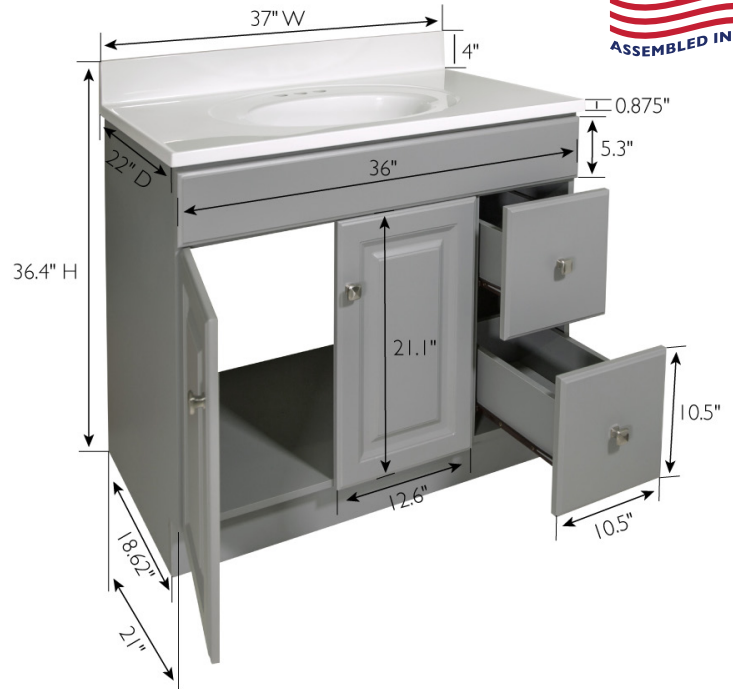

Wyndham 2-Door, 2-Drawer Vanity with Cultured Marble 4 in. Centerset Solid White Top, Assembled, 37x22, Gray Base

## SPECIFICATIONS

<b>MATERIAL CONSTRUCTION:</b>	Wood/Cultured Marble
<b>ASSEMBLY REQUIRED:</b>	No
<b>ASSEMBLED DIMENSIONS:</b>	36.4" H x 37" L x 22" D
<b>ASSEMBLED WEIGHT:</b>	126 lbs.
<b>TOOLS NEEDED FOR INSTALLATION:</b>	100% Silicone
<b>CONSTRUCTION TYPE:</b>	Frameless
<b>HINGE STYLE:</b>	6-Way Adjustable
<b>DOOR STYLE:</b>	2 MDF Slab Doors
<b>DRAWER STYLE:</b>	2 MDF Drawers
<b>GLIDE STYLE:</b>	Standard Easy Glide
<b>FAKE DWR STYLE:</b>	N/A
<b>DRAWER #1 DIMENSIONS:</b>	10.5" L x 15.59" D x 10.5" H
<b>DRAWER #2 DIMENSIONS:</b>	10.5" L x 15.59" D x 10.5" H
<b>DRAWER CONSTRUCTION:</b>	Standard

<b>FACE FRAME MATERIAL:</b>	N/A
<b>SIDES MATERIAL:</b>	Particle Board
<b>BOTTOM MATERIAL:</b>	Particle Board
<b>TOE KICK INSET WIDTH:</b>	4.5"
<b>BACK PANEL MATERIAL:</b>	N/A
<b>BACK BRACE MATERIAL:</b>	Particle Board
<b>FAUCET TYPE:</b>	Lav Centerset
<b>NUMBER OF MOUNTING HOLES:</b>	3
<b>BOWL MATERIAL:</b>	Cultured Marble
<b>BACK SPLASH INCLUDED:</b>	Yes
<b>COLOR:</b>	Solid White
<b>NUMBER OF BOWLS:</b>	1
<b>BOWL DIMENSIONS:</b>	5.63" H x 11.63" W x 16.85" D
<b>BOWL SHAPE:</b>	Oval
<b>SINK THICKNESS:</b>	1"
<b>MOUNTING TYPE:</b>	Centerset
<b>OVERFLOW HOLE:</b>	Yes