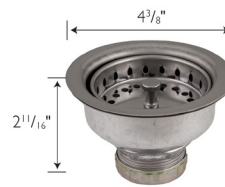

Stainless Steel Single Bowl Undermount Sink with
Eastport II Faucet, Strainer, & Drying Rack
Stainless Steel

SPECIFICATIONS

MATERIAL:	Stainless Steel
SINK TYPE:	Single Bowl
SINK MOUNT TYPE:	Undermount
NUMBER OF BOWLS:	1
SINK DIMENSIONS:	32" L x 18" W x 10" H
SINK CAPACITY:	18 G
SINK CLIPS INCLUDED:	Yes
BOWL DIMENSIONS:	30" L x 16" W x 10" D
OVERFLOW INCLUDED:	No
FAUCET INCLUDED:	Yes; Kitchen Pull-Down
DRAIN INCLUDED:	Yes; Round
DRYING RACK INCLUDED:	Yes