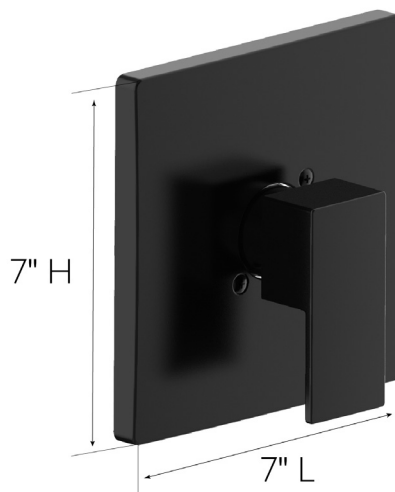

Karsen II Single Handle Valve Trim

Matte Black

SPECIFICATIONS

MATERIAL:	Zinc/Brass
DIMENSIONS:	7" H x 7" L
WEIGHT:	1.47 lbs.
PVD FINISH:	No
ESCUTCHEON INCLUDED:	Yes
VALVE INCLUDED:	No
TUB SPOUT DIVERter INCLUDED:	No