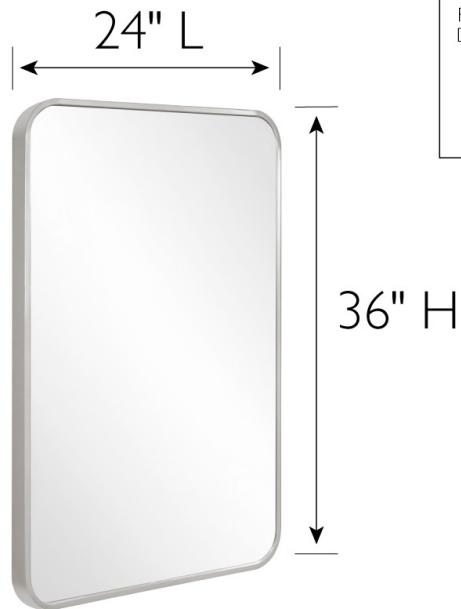

Isla Metal Framed Wall Mirror 36" x 24", 2-Pack  
Silver

**SPECIFICATIONS**

<b>MATERIAL CONSTRUCTION:</b>	Glass	<b>FACE FRAME MATERIAL:</b>	Aluminum
<b>ASSEMBLY REQUIRED:</b>	No	<b>SIDES MATERIAL:</b>	Aluminum
<b>TOOLS NEEDED FOR INSTALLATION:</b>	Screws, Screwdriver	<b>BOTTOM MATERIAL:</b>	Aluminum
<b>ASSEMBLED DIMENSIONS:</b>	36" H x 24" L x 1.1" D	<b>BACK PANEL MATERIAL:</b>	MDF
<b>WEIGHT:</b>	16.19 lbs.	<b>BACK BRACE MATERIAL:</b>	N/A
<b>NUMBER OF DOORS:</b>	0	<b>GLASS STYLE:</b>	Flat Panel
<b>DOOR MATERIAL:</b>	N/A	<b>LIGHTED:</b>	No
<b>NUMBER OF SHELVES:</b>	N/A	<b>POWER SOURCE:</b>	N/A
<b>ADJUSTABLE SHELVES:</b>	N/A	<b>MOUNTING HARDWARE INCLUDED:</b>	Yes
<b>SHELF MAX WEIGHT CAPACITY:</b>	N/A	<b>MOUNTING TYPE:</b>	Wall Mount
<b>SHELF WIDTH:</b>	N/A	<b>QTY OF LAMPS:</b>	N/A
<b>SHELF THICKNESS:</b>	N/A		
<b>SHELF MATERIAL:</b>	N/A		