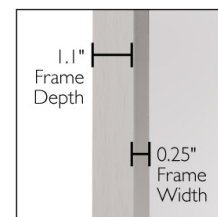

Isla Metal Framed Wall Mirror 36" x 24", 2-Pack  
Silver

**SPECIFICATIONS**

<b>MATERIAL CONSTRUCTION:</b>	Glass	<b>FACE FRAME MATERIAL:</b>	Aluminum
<b>ASSEMBLY REQUIRED:</b>	No	<b>SIDES MATERIAL:</b>	Aluminum
<b>TOOLS NEEDED FOR INSTALLATION:</b>	Screws, Screwdriver	<b>BOTTOM MATERIAL:</b>	Aluminum
<b>ASSEMBLED DIMENSIONS:</b>	36" H x 24" L x 1.1" D	<b>BACK PANEL MATERIAL:</b>	MDF
<b>WEIGHT:</b>	16.19 lbs.	<b>BACK BRACE MATERIAL:</b>	N/A
<b>NUMBER OF DOORS:</b>	0	<b>GLASS STYLE:</b>	Flat Panel
<b>DOOR MATERIAL:</b>	N/A	<b>LIGHTED:</b>	No
<b>NUMBER OF SHELVES:</b>	N/A	<b>POWER SOURCE:</b>	N/A
<b>ADJUSTABLE SHELVES:</b>	N/A	<b>MOUNTING HARDWARE INCLUDED:</b>	Yes
<b>SHELF MAX WEIGHT CAPACITY:</b>	N/A	<b>MOUNTING TYPE:</b>	Wall Mount
<b>SHELF WIDTH:</b>	N/A	<b>QTY OF LAMPS:</b>	N/A
<b>SHELF THICKNESS:</b>	N/A		
<b>SHELF MATERIAL:</b>	N/A		