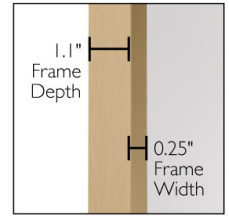

Isla Metal Framed Wall Mirror 36" x 24", 2-Pack  
Gold

**SPECIFICATIONS**

<b>MATERIAL CONSTRUCTION:</b>	Glass	<b>FACE FRAME MATERIAL:</b>	Aluminum
<b>ASSEMBLY REQUIRED:</b>	No	<b>SIDES MATERIAL:</b>	Aluminum
<b>TOOLS NEEDED FOR INSTALLATION:</b>	Screws, Screwdriver	<b>BOTTOM MATERIAL:</b>	Aluminum
<b>ASSEMBLED DIMENSIONS:</b>	36" H x 24" L x 1.1" D	<b>BACK PANEL MATERIAL:</b>	MDF
<b>WEIGHT:</b>	16.19 lbs.	<b>BACK BRACE MATERIAL:</b>	N/A
<b>NUMBER OF DOORS:</b>	0	<b>GLASS STYLE:</b>	Flat Panel
<b>DOOR MATERIAL:</b>	N/A	<b>LIGHTED:</b>	No
<b>NUMBER OF SHELVES:</b>	N/A	<b>POWER SOURCE:</b>	N/A
<b>ADJUSTABLE SHELVES:</b>	N/A	<b>MOUNTING HARDWARE INCLUDED:</b>	Yes
<b>SHELF MAX WEIGHT CAPACITY:</b>	N/A	<b>MOUNTING TYPE:</b>	Wall Mount
<b>SHELF WIDTH:</b>	N/A	<b>QTY OF LAMPS:</b>	N/A
<b>SHELF THICKNESS:</b>	N/A		
<b>SHELF MATERIAL:</b>	N/A		