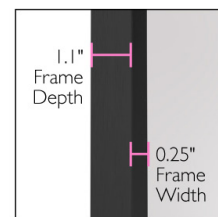

Isla Metal Framed Wall Mirror 36" x 24", 2-Pack
Black

SPECIFICATIONS

MATERIAL CONSTRUCTION:	Glass	FACE FRAME MATERIAL:	Aluminum
ASSEMBLY REQUIRED:	No	SIDES MATERIAL:	Aluminum
TOOLS NEEDED FOR INSTALLATION:	Screws, Screwdriver	BOTTOM MATERIAL:	Aluminum
ASSEMBLED DIMENSIONS:	36" H x 24" L x 1.1" D	BACK PANEL MATERIAL:	MDF
WEIGHT:	16.19 lbs.	BACK BRACE MATERIAL:	N/A
NUMBER OF DOORS:	0	GLASS STYLE:	Flat Panel
DOOR MATERIAL:	N/A	LIGHTED:	No
NUMBER OF SHELVES:	N/A	POWER SOURCE:	N/A
ADJUSTABLE SHELVES:	N/A	MOUNTING HARDWARE INCLUDED:	Yes
SHELF MAX WEIGHT CAPACITY:	N/A	MOUNTING TYPE:	Wall Mount
SHELF WIDTH:	N/A	QTY OF LAMPS:	N/A
SHELF THICKNESS:	N/A		
SHELF MATERIAL:	N/A		