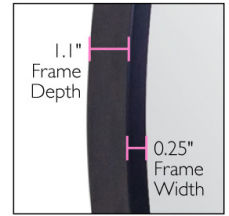

Maeve Metal Framed Wall Mirror 36" x 24", 2-Pack
Black

SPECIFICATIONS

MATERIAL CONSTRUCTION:	Glass	FACE FRAME MATERIAL:	Aluminum
ASSEMBLY REQUIRED:	No	SIDES MATERIAL:	Aluminum
TOOLS NEEDED FOR INSTALLATION:	Screws, Screwdriver	BOTTOM MATERIAL:	Aluminum
ASSEMBLED DIMENSIONS:	36" H x 24" L x 1.1" D	BACK PANEL MATERIAL:	MDF
WEIGHT:	14.87 lbs.	BACK BRACE MATERIAL:	N/A
NUMBER OF DOORS:	0	GLASS STYLE:	Flat Panel
DOOR MATERIAL:	N/A	LIGHTED:	No
NUMBER OF SHELVES:	N/A	POWER SOURCE:	N/A
ADJUSTABLE SHELVES:	N/A	MOUNTING HARDWARE INCLUDED:	Yes
SHELF MAX WEIGHT CAPACITY:	N/A	MOUNTING TYPE:	Wall Mount
SHELF WIDTH:	N/A	QTY OF LAMPS:	N/A
SHELF THICKNESS:	N/A		
SHELF MATERIAL:	N/A		