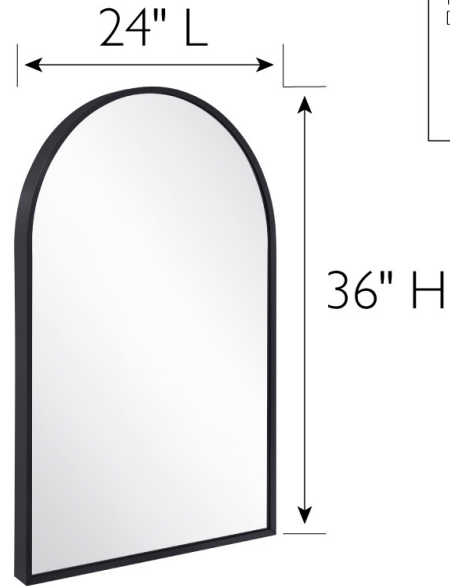

Maeve Metal Framed Wall Mirror 36" x 24", 2-Pack
Black

SPECIFICATIONS

MATERIAL CONSTRUCTION:	Glass	FACE FRAME MATERIAL:	Aluminum
ASSEMBLY REQUIRED:	No	SIDES MATERIAL:	Aluminum
TOOLS NEEDED FOR INSTALLATION:	Screws, Screwdriver	BOTTOM MATERIAL:	Aluminum
ASSEMBLED DIMENSIONS:	36" H x 24" L x 1.1" D	BACK PANEL MATERIAL:	MDF
WEIGHT:	14.87 lbs.	BACK BRACE MATERIAL:	N/A
NUMBER OF DOORS:	0	GLASS STYLE:	Flat Panel
DOOR MATERIAL:	N/A	LIGHTED:	No
NUMBER OF SHELVES:	N/A	POWER SOURCE:	N/A
ADJUSTABLE SHELVES:	N/A	MOUNTING HARDWARE INCLUDED:	Yes
SHELF MAX WEIGHT CAPACITY:	N/A	MOUNTING TYPE:	Wall Mount
SHELF WIDTH:	N/A	QTY OF LAMPS:	N/A
SHELF THICKNESS:	N/A		
SHELF MATERIAL:	N/A		