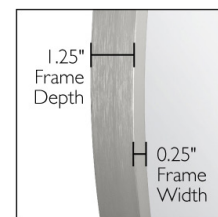

Maeve Metal Framed Wall Mirror 30" x 20", 2-Pack
Silver

SPECIFICATIONS

| | | | |
|---------------------------------------|-------------------------|------------------------------------|------------|
| MATERIAL CONSTRUCTION: | Glass | FACE FRAME MATERIAL: | Aluminum |
| ASSEMBLY REQUIRED: | No | SIDES MATERIAL: | Aluminum |
| TOOLS NEEDED FOR INSTALLATION: | Screws, Screwdriver | BOTTOM MATERIAL: | Aluminum |
| ASSEMBLED DIMENSIONS: | 30" H x 20" L x 1.25" D | BACK PANEL MATERIAL: | MDF |
| WEIGHT: | 10.34 lbs. | BACK BRACE MATERIAL: | N/A |
| NUMBER OF DOORS: | 0 | GLASS STYLE: | Flat Panel |
| DOOR MATERIAL: | N/A | LIGHTED: | No |
| NUMBER OF SHELVES: | N/A | POWER SOURCE: | N/A |
| ADJUSTABLE SHELVES: | N/A | MOUNTING HARDWARE INCLUDED: | Yes |
| SHELF MAX WEIGHT CAPACITY: | N/A | MOUNTING TYPE: | Wall Mount |
| SHELF WIDTH: | N/A | QTY OF LAMPS: | N/A |
| SHELF THICKNESS: | N/A | | |
| SHELF MATERIAL: | N/A | | |