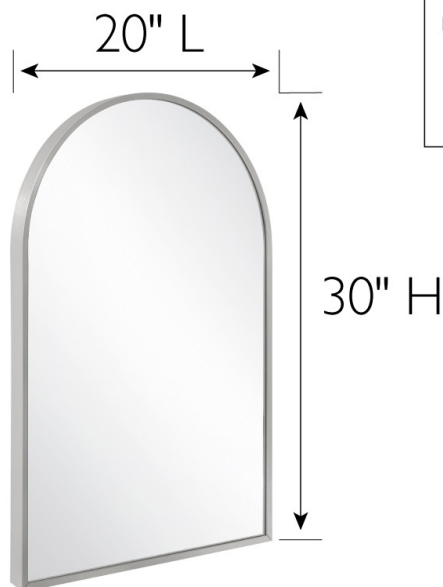

Maeve Metal Framed Wall Mirror 30" x 20", 2-Pack
Silver

SPECIFICATIONS

| | | | |
|---------------------------------------|-------------------------|------------------------------------|------------|
| MATERIAL CONSTRUCTION: | Glass | FACE FRAME MATERIAL: | Aluminum |
| ASSEMBLY REQUIRED: | No | SIDES MATERIAL: | Aluminum |
| TOOLS NEEDED FOR INSTALLATION: | Screws, Screwdriver | BOTTOM MATERIAL: | Aluminum |
| ASSEMBLED DIMENSIONS: | 30" H x 20" L x 1.25" D | BACK PANEL MATERIAL: | MDF |
| WEIGHT: | 10.34 lbs. | BACK BRACE MATERIAL: | N/A |
| NUMBER OF DOORS: | 0 | GLASS STYLE: | Flat Panel |
| DOOR MATERIAL: | N/A | LIGHTED: | No |
| NUMBER OF SHELVES: | N/A | POWER SOURCE: | N/A |
| ADJUSTABLE SHELVES: | N/A | MOUNTING HARDWARE INCLUDED: | Yes |
| SHELF MAX WEIGHT CAPACITY: | N/A | MOUNTING TYPE: | Wall Mount |
| SHELF WIDTH: | N/A | QTY OF LAMPS: | N/A |
| SHELF THICKNESS: | N/A | | |
| SHELF MATERIAL: | N/A | | |