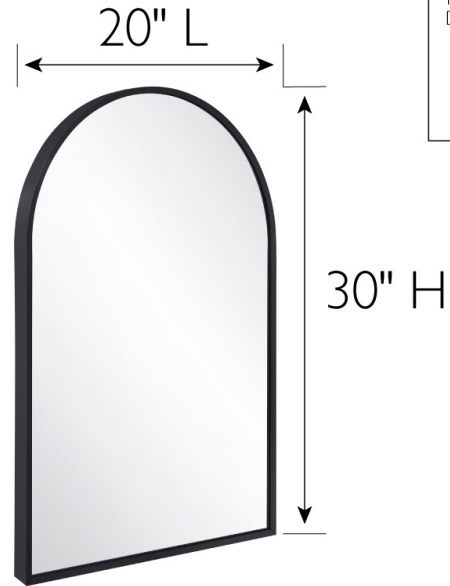

Maeve Metal Framed Wall Mirror 30" x 20", 2-Pack
Black

SPECIFICATIONS

MATERIAL CONSTRUCTION:	Glass	FACE FRAME MATERIAL:	Aluminum
ASSEMBLY REQUIRED:	No	SIDES MATERIAL:	Aluminum
TOOLS NEEDED FOR INSTALLATION:	Screws, Screwdriver	BOTTOM MATERIAL:	Aluminum
ASSEMBLED DIMENSIONS:	30" H x 20" L x 1.25" D	BACK PANEL MATERIAL:	MDF
WEIGHT:	10.34 lbs.	BACK BRACE MATERIAL:	N/A
NUMBER OF DOORS:	0	GLASS STYLE:	Flat Panel
DOOR MATERIAL:	N/A	LIGHTED:	No
NUMBER OF SHELVES:	N/A	POWER SOURCE:	N/A
ADJUSTABLE SHELVES:	N/A	MOUNTING HARDWARE INCLUDED:	Yes
SHELF MAX WEIGHT CAPACITY:	N/A	MOUNTING TYPE:	Wall Mount
SHELF WIDTH:	N/A	QTY OF LAMPS:	N/A
SHELF THICKNESS:	N/A		
SHELF MATERIAL:	N/A		