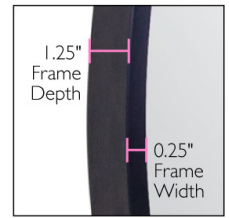

Maeve Metal Framed Wall Mirror 30" x 20", 2-Pack
Black

SPECIFICATIONS

MATERIAL CONSTRUCTION:	Glass	FACE FRAME MATERIAL:	Aluminum
ASSEMBLY REQUIRED:	No	SIDES MATERIAL:	Aluminum
TOOLS NEEDED FOR INSTALLATION:	Screws, Screwdriver	BOTTOM MATERIAL:	Aluminum
ASSEMBLED DIMENSIONS:	30" H x 20" L x 1.25" D	BACK PANEL MATERIAL:	MDF
WEIGHT:	10.34 lbs.	BACK BRACE MATERIAL:	N/A
NUMBER OF DOORS:	0	GLASS STYLE:	Flat Panel
DOOR MATERIAL:	N/A	LIGHTED:	No
NUMBER OF SHELVES:	N/A	POWER SOURCE:	N/A
ADJUSTABLE SHELVES:	N/A	MOUNTING HARDWARE INCLUDED:	Yes
SHELF MAX WEIGHT CAPACITY:	N/A	MOUNTING TYPE:	Wall Mount
SHELF WIDTH:	N/A	QTY OF LAMPS:	N/A
SHELF THICKNESS:	N/A		
SHELF MATERIAL:	N/A		