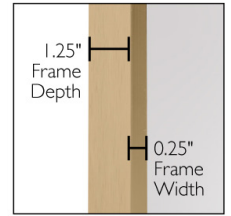

Isla Metal Framed Wall Mirror 30" x 20", 2-Pack Gold

SPECIFICATIONS

MATERIAL CONSTRUCTION:	Glass	FACE FRAME MATERIAL:	Aluminum
ASSEMBLY REQUIRED:	No	SIDES MATERIAL:	Aluminum
TOOLS NEEDED FOR INSTALLATION:	Screws, Screwdriver	BOTTOM MATERIAL:	Aluminum
ASSEMBLED DIMENSIONS:	30" H x 20" L x 1.25" D	BACK PANEL MATERIAL:	MDF
WEIGHT:	11.38 lbs.	BACK BRACE MATERIAL:	N/A
NUMBER OF DOORS:	0	GLASS STYLE:	Flat Panel
DOOR MATERIAL:	N/A	LIGHTED:	No
NUMBER OF SHELVES:	N/A	POWER SOURCE:	N/A
ADJUSTABLE SHELVES:	N/A	MOUNTING HARDWARE INCLUDED:	Yes
SHELF MAX WEIGHT CAPACITY:	N/A	MOUNTING TYPE:	Wall Mount
SHELF WIDTH:	N/A	QTY OF LAMPS:	N/A
SHELF THICKNESS:	N/A		
SHELF MATERIAL:	N/A		