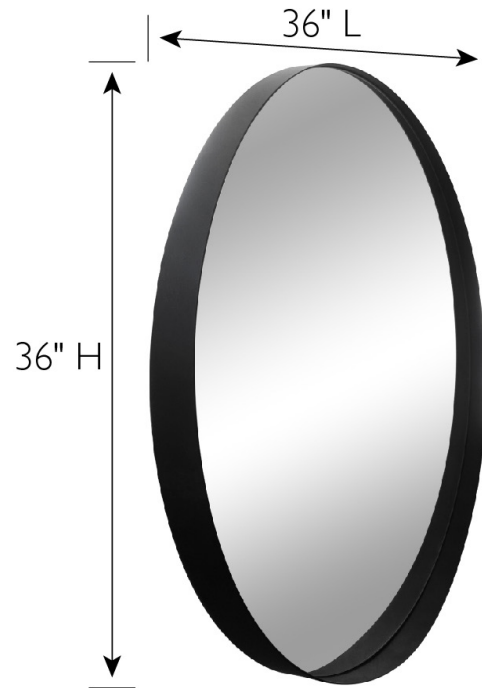

36" Violette Round Mirror with Wide Iron Frame
Black

SPECIFICATIONS

MATERIAL CONSTRUCTION:	Glass	FACE FRAME MATERIAL:	Iron; Metal
ASSEMBLY REQUIRED:	No	SIDES MATERIAL:	Iron; Metal
TOOLS NEEDED FOR INSTALLATION:	Screws, Screwdriver	BOTTOM MATERIAL:	Iron; Metal
ASSEMBLED DIMENSIONS:	36" H x 36" L x 2" D	BACK PANEL MATERIAL:	MDF
WEIGHT:	25.9 lbs.	BACK BRACE MATERIAL:	N/A
MOUNTING HARDWARE INCLUDED:	Yes	GLASS STYLE:	Flat Panel
MOUNTING TYPE:	Wall Mount		