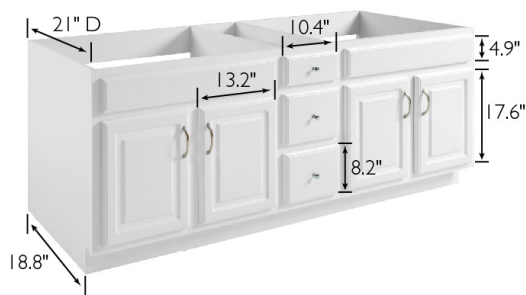

Concord Fully Assembled Vanity, Brazilian Pine Wood and Enhanced Stability, 72x21.7x30 in.
White Base

**FULLY
ASSEMBLED
VANITY**

SPECIFICATIONS

MATERIAL CONSTRUCTION:	Wood
ASSEMBLY REQUIRED:	No
TOOLS NEEDED FOR ASSEMBLY:	100% Silicone
ASSEMBLED DIMENSIONS:	30" H x 71.97" L x 21.69" D
ASSEMBLED WEIGHT:	64.8 lbs.
HINGE STYLE:	Soft Close
DOOR STYLE:	Accent/Other
DRAWER STYLE:	3 Drawers
GLIDE STYLE:	Soft Close
DWR CONSTRUCTION:	Standard

CONSTRUCTION TYPE:	Face Frame
FACE FRAME MATERIAL:	Pine Wood
SIDES MATERIAL:	MDF
BOTTOM MATERIAL:	MDF
TOE KICK INSET WIDTH:	2.2"
BACK PANEL MATERIAL:	MDF
BACK BRACE MATERIAL:	N/A
DRAWER FACE MATERIAL:	MDF
FAKE DWR FACE MATERIAL:	MDF