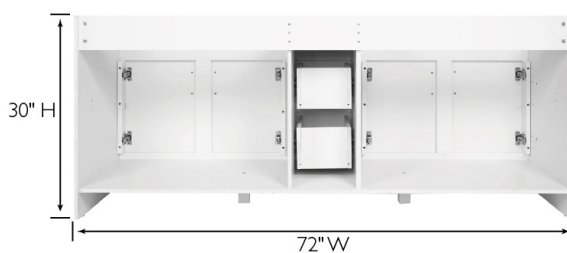

Concord Fully Assembled Vanity, Brazilian Pine Wood and Enhanced Stability, 72x21.7x30 in.
White Base

**FULLY
ASSEMBLED
VANITY**

SPECIFICATIONS

MATERIAL CONSTRUCTION:	Wood
ASSEMBLY REQUIRED:	No
TOOLS NEEDED FOR ASSEMBLY:	100% Silicone
ASSEMBLED DIMENSIONS:	30" H x 71.97" L x 21.69" D
ASSEMBLED WEIGHT:	64.8 lbs.
HINGE STYLE:	Soft Close
DOOR STYLE:	Accent/Other
DRAWER STYLE:	3 Drawers
GLIDE STYLE:	Soft Close
DWR CONSTRUCTION:	Standard

CONSTRUCTION TYPE:	Face Frame
FACE FRAME MATERIAL:	Pine Wood
SIDES MATERIAL:	MDF
BOTTOM MATERIAL:	MDF
TOE KICK INSET WIDTH:	2.2"
BACK PANEL MATERIAL:	MDF
BACK BRACE MATERIAL:	N/A
DRAWER FACE MATERIAL:	MDF
FAKE DWR FACE MATERIAL:	MDF