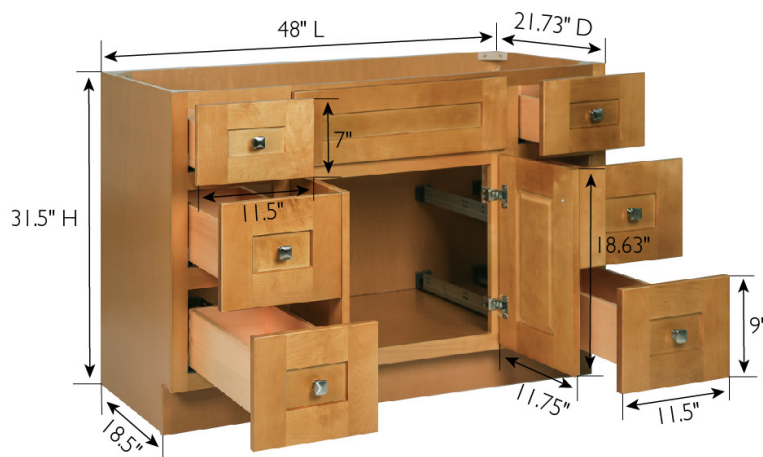

Brookings Fully Assembled, 2-Door 6-Drawer Vanity, 36x18x31.5 in.
Modern Birch Base

FULLY
ASSEMBLED
VANITY

SPECIFICATIONS

MATERIAL CONSTRUCTION:	Wood
ASSEMBLY REQUIRED:	No
TOOLS NEEDED FOR ASSEMBLY:	100% Silicone
ASSEMBLED DIMENSIONS:	31.5" H x 48" L x 21.73" D
ASSEMBLED WEIGHT:	101.42 lbs.
HINGE STYLE:	Soft Close
DOOR STYLE:	2 Shaker Doors
DRAWER STYLE:	6 Drawers
GLIDE STYLE:	Soft Close
DWR 1-2 DIMENSIONS:	3.25" H x 7.125" L x 16.75" D
DWR 3-4 DIMENSIONS:	4.25" H x 7.125" L x 16.75" D
DWR CONSTRUCTION:	Dove Tail

CONSTRUCTION TYPE:	Face Frame
FACE FRAME MATERIAL:	Solid Wood
SIDES MATERIAL:	Plywood
BOTTOM MATERIAL:	Plywood
TOE KICK INSET WIDTH:	4.5"
BACK PANEL MATERIAL:	Plywood
BACK BRACE MATERIAL:	Solid Wood
FAKE DWR FACE MATERIAL:	N/A
DRAWER FACE MATERIAL:	Solid wood