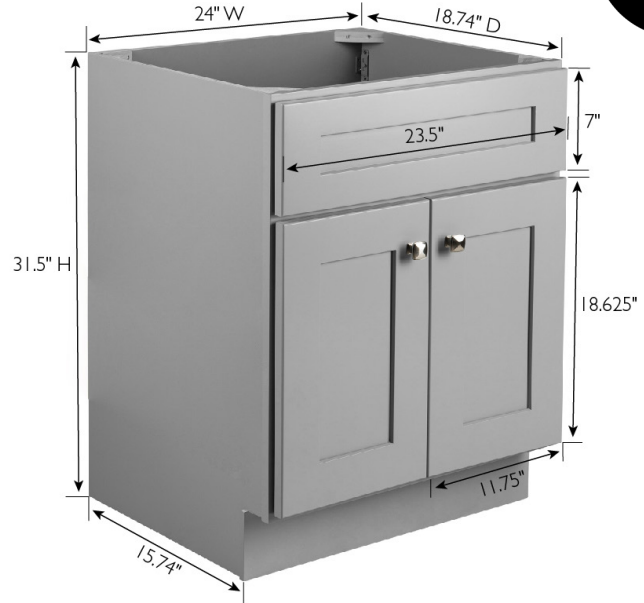

Brookings Fully Assembled, 2-Door, 24x18.74x31.5 in.
Gray Base

FULLY
ASSEMBLED
VANITY

SPECIFICATIONS

MATERIAL CONSTRUCTION: Wood
ASSEMBLY REQUIRED: No
TOOLS NEEDED FOR ASSEMBLY: 100% Silicone

ASSEMBLED DIMENSIONS: 31.5" H x 24" L x 18.74" D
ASSEMBLED WEIGHT: 47.79 lbs.
HINGE STYLE: Soft Close
DOOR STYLE: 2 Shaker Doors

CONSTRUCTION TYPE: Face Frame
FACE FRAME MATERIAL: Solid Wood
SIDES MATERIAL: Plywood
BOTTOM MATERIAL: Plywood
TOE KICK INSET WIDTH: 3"
BACK PANEL MATERIAL: Plywood
BACK BRACE MATERIAL: Solid Wood
FAKE DWR FACE MATERIAL: MDF
DRAWER FACE MATERIAL: MDF