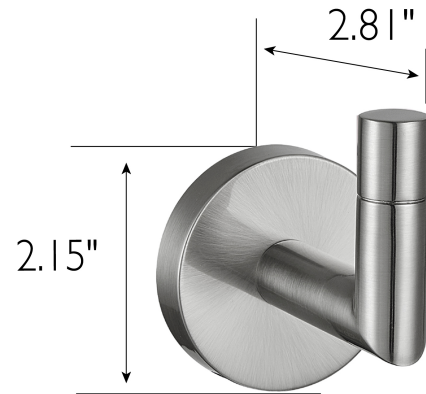

Graz Robe Hook 2-Pack
Satin Nickel

SPECIFICATIONS

MATERIAL CONSTRUCTION:	Zinc
PVD FINISH:	No
ASSEMBLY REQUIRED:	Yes
TOOLS NEEDED FOR INSTALLATION:	Screwdriver
ASSEMBLED DIMENSIONS:	2.76" H x 2.36" L x 2.17" D
ASSEMBLED WEIGHT:	0.475 lbs.
MIN. LENGTH:	N/A
MAX LENGTH:	N/A
SCREWS INCLUDED:	Yes
DRYWALL ANCHORS INCLUDED:	Yes
CENTER TO CENTER:	N/A